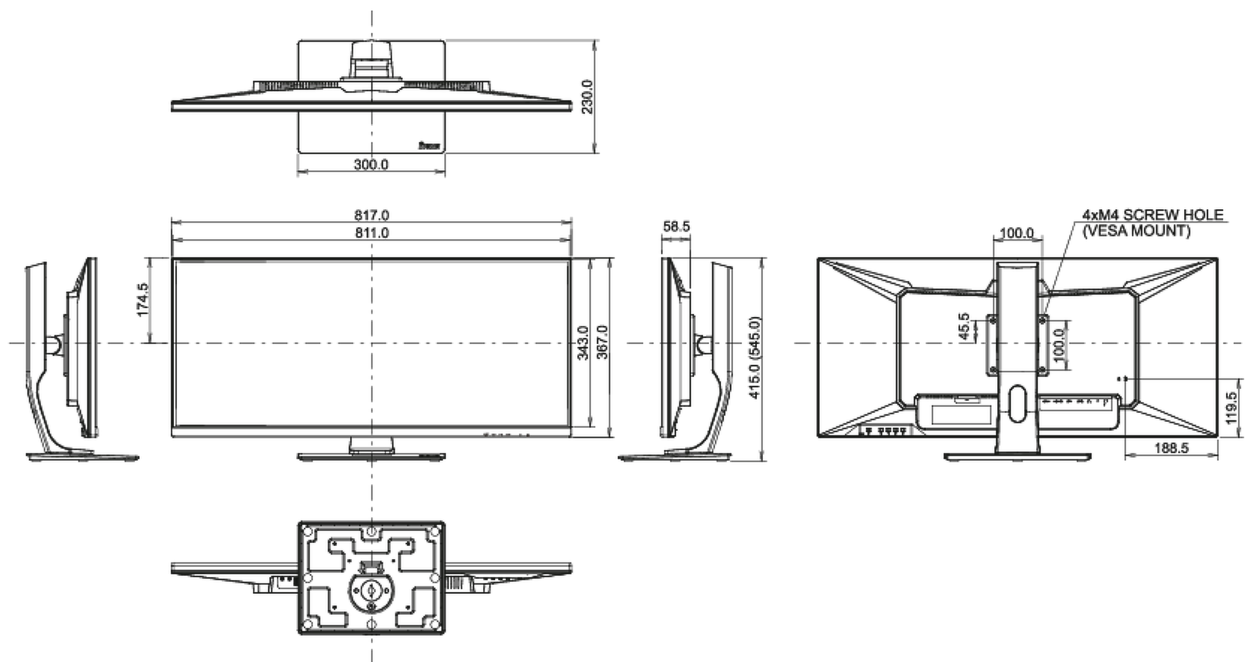

01 DISPLAY CHARACTERISTICS

Diagonal	34", 86.7cm
Panel	IPS, matte finish
Native resolution	3440 x 1440 @144Hz (4.9 megapixel UWQHD, DisplayPort)
Aspect ratio	21:9
Panel brightness	350 cd/m ²
Static contrast	1000:1
Advanced contrast	80M:1
Response time (MPRT)	1ms
Viewing zone	horizontal/vertical: 178°/178°, right/left: 89°/89°, up/down: 89°/89°
Colour support	16.7mIn 8bit (sRGB: 100%, NTSC: 74%)
Horizontal Sync	30 - 220kHz
Viewable area W x H	799.8 x 334.8mm, 31.5 x 13.2"
Pixel pitch	0.233mm
Colour	matte

04 MECHANICAL

Display position adjustments	height, swivel, tilt
Height adjustment	130mm
Swivel stand	90°; 45° left; 45° right
Tilt angle	22° up; 3° down
VESA mounting	100 x 100mm

05 ACCESSORIES INCLUDED

Product dimensions W x H x D	817 x 415 (545) x 230mm
Box dimensions W x H x D	900 x 460 x 230mm
Weight (without box)	9.7kg
Weight (without stand)	7kg
Weight (with box)	12.8kg
EAN code	4948570117185

All trademarks and registered trademarks acknowledged. E & O E. Specification subject to change without notice. All LCD's comply with ISO-9241-307:2008 in connection with pixel defects.