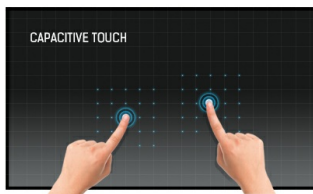

### Open Frame PCAP 30 point touch screen equipped with a foam seal finish for seamless integration

The ProLite TF3215MC-B1 (31.5 inch) uses PCAP touch technology and is built into an eye-catching bezel with edge-to-edge glass. Thanks to a glass overlay covering the screen and a rugged bezel, it guarantees high durability and scratch-resistance, making it perfect for kiosk and high use public facing applications. Equipped with a foam seal finish it supports seamless integration into kiosks and provides IP65 rating resulting in dust and water resistance from the front. Landscape and portrait orientation ensures flexible mounting possibilities in almost any installation. The TF3215MC-B1 is the ideal solution for kiosk integrators, industrial environments, control rooms and interactive multimedia.