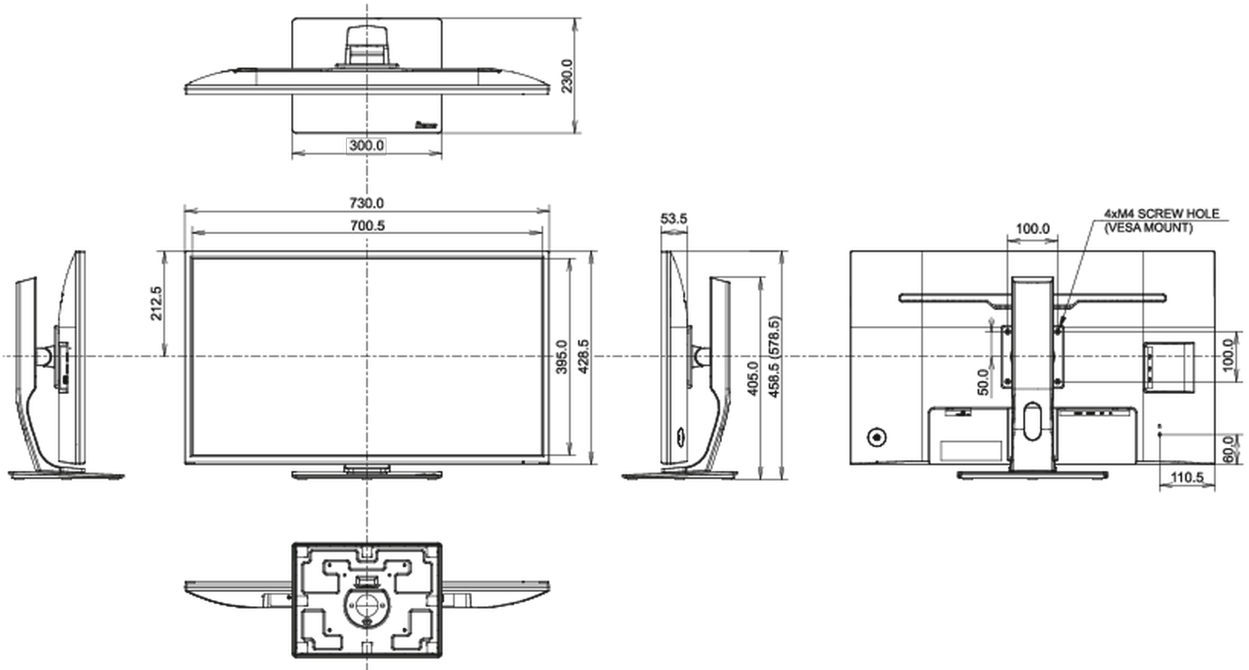

## 08 DIMENZIJE / TEŽINA

Dimenzije proizvoda Š x V x D 730 x 458.5 (578.5) x 230mm

Dimenzije kutije Š x V x D 810 x 215 x 509mm

Težina (bez kutije) 8.9kg

Težina (bez postolja) 6.2kg

EAN kod 4948570116966

All trademarks and registered trademarks acknowledged. E & O E. Specification subject to change without notice. All LCD's comply with ISO-9241-307:2008 in connection with pixel defects.