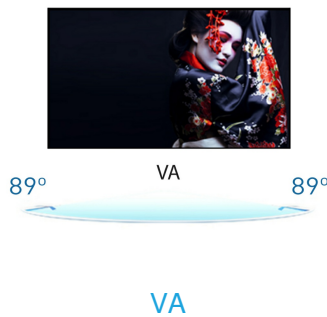

24" Full HD monitor with VA panel and a height adjustable stand

ProLite XB2474HS - a 24" LED backlit LCD Screen featuring VA panel technology, guarantees accurate and consistent colour reproduction with wide viewing angles. Triple input configuration (VGA, HDMI, DisplayPort) assures compatibility with many platforms. The monitor features a height adjustable stand with PIVOT function making it an excellent choice for Universities, Corporate and Financial Markets.

01 DISPLAY CHARACTERISTICS

Diagonal	23.6", 60cm
Panel	VA LED, matte finish
Native resolution	1920 x 1080 @75Hz (HDMI&DisplayPort, 2.1 megapixel Full HD)
Aspect ratio	16:9
Panel brightness	250 cd/m ²
Static contrast	3000:1
Advanced contrast	80M:1
Response time (GTG)	4ms
Viewing zone	horizontal/vertical: 178°/178°, right/left: 89°/89°, up/down: 89°/89°
Colour support	16.7mIn (sRGB: 99%; NTSC: 72%)
Horizontal Sync	30 - 80kHz
Viewable area W x H	521.3 x 293.2mm, 20.5 x 11.5"
Pixel pitch	0.272mm
Colour	matte

04 MECHANICAL

Display position adjustments	height, swivel, tilt, pivot (rotation both sides)
Height adjustment	130mm
Rotation (PIVOT function)	90°
Swivel stand	90°; 45° left; 45° right
Tilt angle	21° up; 2° down
VESA mounting	100 x 100mm