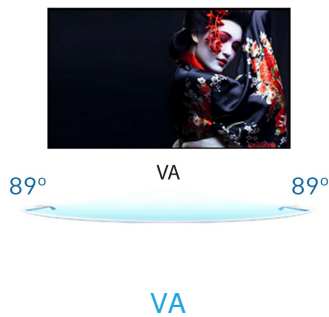

24" Full HD monitor with VA panel and a height adjustable stand

ProLite XB2474HS - a 24" LED backlit LCD Screen featuring VA panel technology, guarantees accurate and consistent colour reproduction with wide viewing angles. Triple input configuration (VGA, HDMI, DisplayPort) assures compatibility with many platforms. The monitor features a height adjustable stand with PIVOT function making it an excellent choice for Universities, Corporate and Financial Markets.

01 DISPLAY CHARACTERISTICS

Diagonal	23.6", 60cm
Panel	VA LED, matte finish
Native resolution	1920 x 1080 @75Hz (HDMI&DisplayPort, 2.1 megapixel Full HD)
Aspect ratio	16:9
Panel brightness	250 cd/m ²
Static contrast	3000:1
Advanced contrast	80M:1
Response time (GTG)	4ms
Viewing zone	horizontal/vertical: 178°/178°, right/left: 89°/89°, up/down: 89°/89°
Colour support	16.7mIn (sRGB: 99%; NTSC: 72%)
Horizontal Sync	30 - 80kHz
Viewable area W x H	521.3 x 293.2mm, 20.5 x 11.5"
Pixel pitch	0.272mm
Colour	matte

04 MECHANICAL

Display position adjustments	height, swivel, tilt, pivot (rotation both sides)
Height adjustment	130mm
Rotation (PIVOT function)	90°
Swivel stand	90°; 45° left; 45° right
Tilt angle	21° up; 2° down
VESA mounting	100 x 100mm