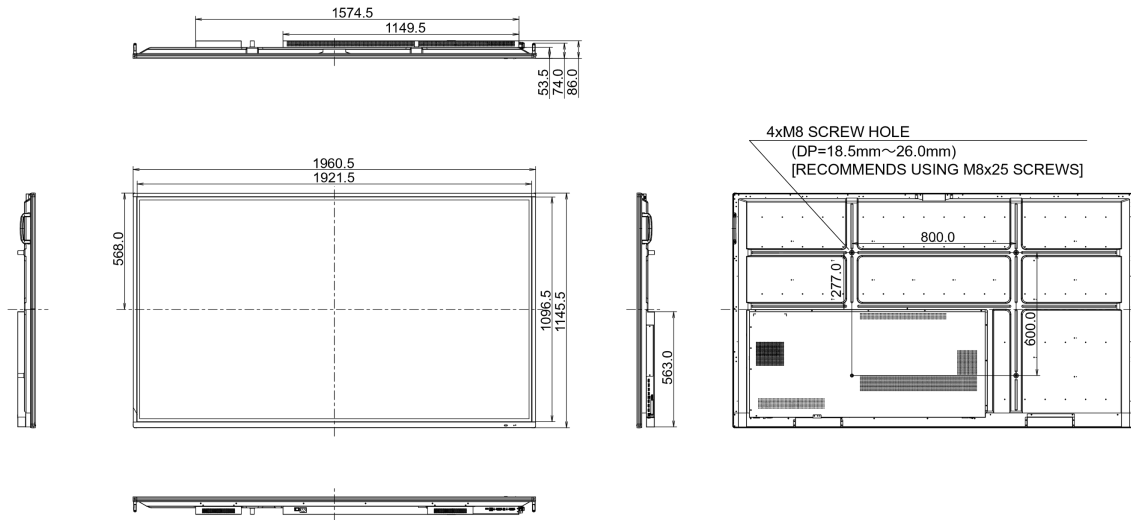

09 SUSTAINABILITY

Regulations	CB, CE, TÜV-Bauart, RoHS support, ErP, WEEE, CU, REACH
REACH SVHC	above 0.1%: Lead

10 DIMENSIONS / WEIGHT

Product dimensions W x H x D	1961 x 1145 x 86mm
Box dimensions W x H x D	2123 x 1345 x 280mm
Weight (without box)	68.4kg
Weight (with box)	91kg
EAN code	4948570117031