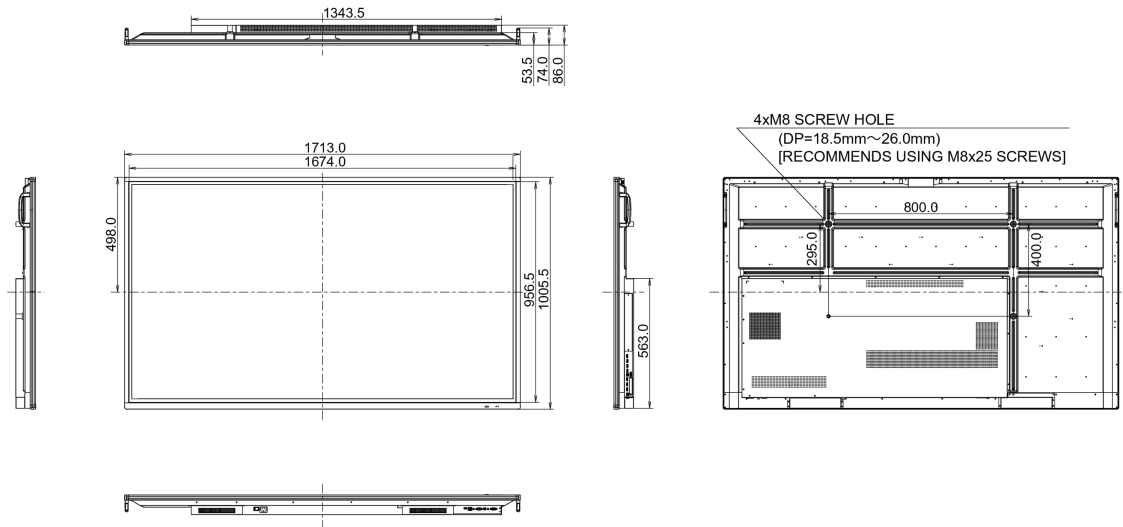

09 SUSTAINABILITY

Regulations	CB, CE, TÜV-Bauart, RoHS support, ErP, WEEE, CU, REACH
REACH SVHC	above 0.1%: Lead

10 DIMENSIONS / WEIGHT

Product dimensions W x H x D	1713 x 1006 x 86mm
Box dimensions W x H x D	1930 x 1140 x 280mm
Weight (without box)	52.2kg
Weight (with box)	69kg
EAN code	4948570117024