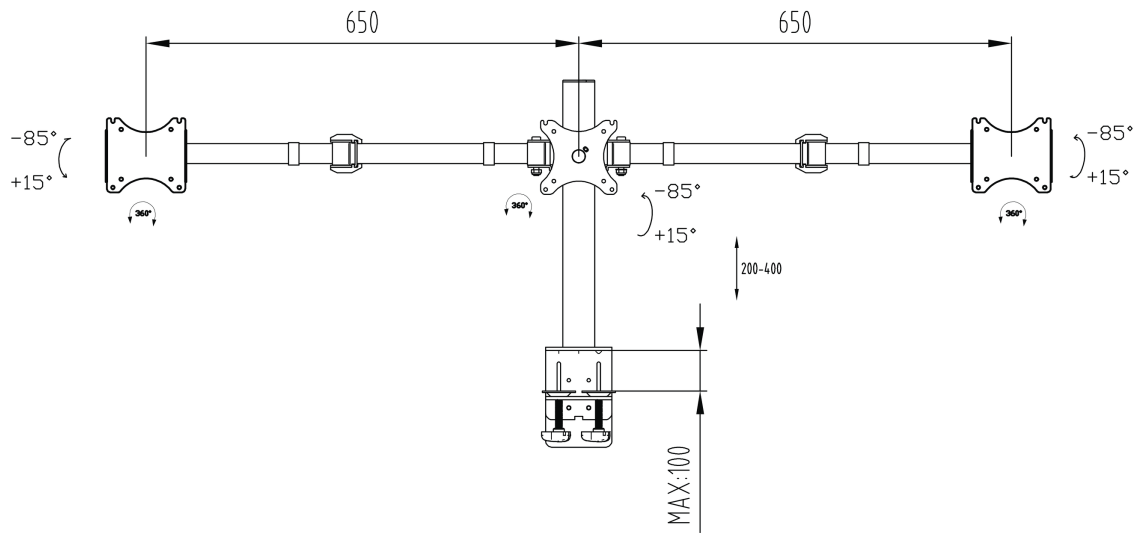

Simple and functional triple desktop arm

The iiyama DS1003C-B1 is a desk mount for three flat screens up to 27". Thanks to the arm you can create a triple monitor setup even if your desk space is very limited, and the cable management system helps to keep your workplace tidy. Broad adjustment capabilities, including tilt, height and rotation, the arm offers, allow you to easily adjust the position of the screens to your preferences assuring comfortable and healthy body posture.

01 TECHNIKAI PARAMÉTEREK

Típus	desk mount for desktop monitor
Képernyők száma	3
Asztali állvány	desk clamp or desk grommet
Képernyő mérete	10" - 27"
Magasság beállítása	200 - 400mm
Képernyő elforgatása	PIVOT 90°
Maximális teherbírás	10kg / monitor
VESA minimum	75 x 75mm
VESA maximum	100 x 100mm

02 MÉRETEK / SÚLY

EAN kód

4948570032273

All trademarks and registered trademarks acknowledged. E & O E. Specification subject to change without notice. All LCD's comply with ISO-9241-307:2008 in connection with pixel defects.