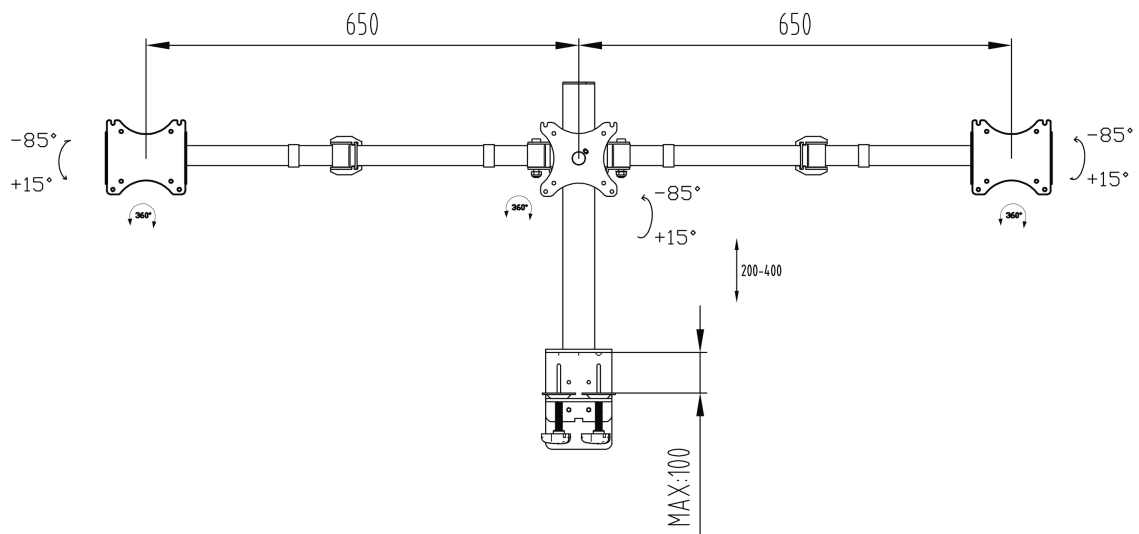

Simple and functional triple desktop arm

The iiyama DS1003C-B1 is a desk mount for three flat screens up to 27". Thanks to the arm you can create a triple monitor setup even if your desk space is very limited, and the cable management system helps to keep your workplace tidy. Broad adjustment capabilities, including tilt, height and rotation, the arm offers, allow you to easily adjust the position of the screens to your preferences assuring comfortable and healthy body posture.

01 TECHNIKAI PARAMÉTEREK

Típus	desk mount for desktop monitor
Képernyők száma	3
Asztali állvány	desk clamp or desk grommet
Képernyő mérete	10" - 27"
Magasság beállítása	200 - 400mm
Képernyő elforgatása	PIVOT 90°
Maximális teherbírás	10kg / monitor
VESA minimum	75 x 75mm
VESA maximum	100 x 100mm

02 MÉRETEK / SÚLY

EAN kód

4948570032273

All trademarks and registered trademarks acknowledged. E & O E. Specification subject to change without notice. All LCD's comply with ISO-9241-307:2008 in connection with pixel defects.