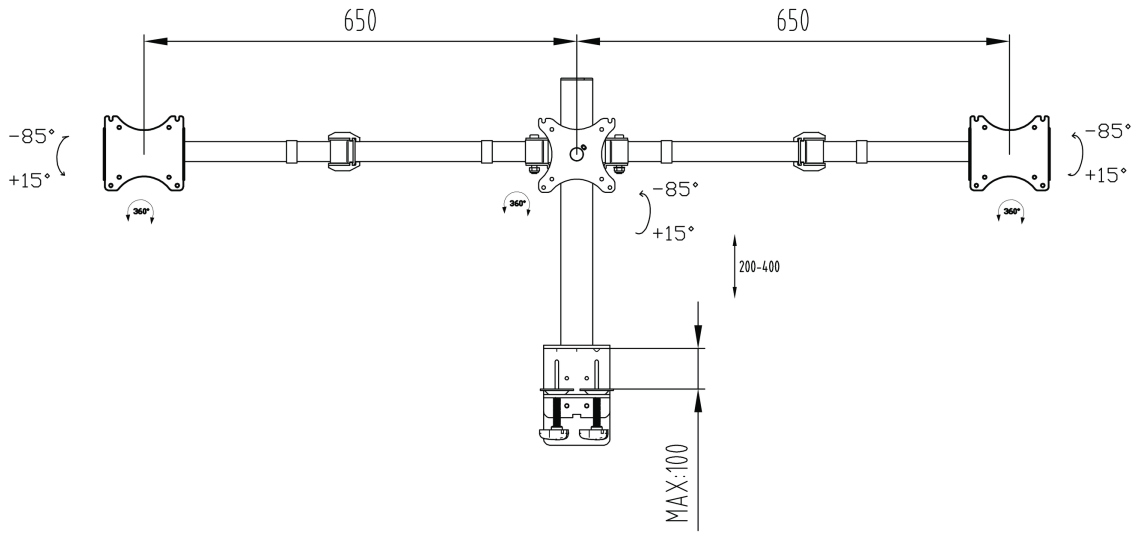

### Simple and functional dual desktop arm

The iiyama DS1003C-B1 is a desk mount for three flat screens up to 27". Thanks to the arm you can create a triple monitor setup even if your desk space is very limited, and the cable management system helps to keep your workplace tidy. Broad adjustment capabilities, including tilt, height and rotation, the arm offers, allow you to easily adjust the position of the screens to your preferences assuring comfortable and healthy body posture.

## 01 ESPECIFICACIÓN TÉCNICA

Tipo	desk mount for desktop monitor
Número de pantallas	3
Soporte de escritorio	desk clamp or desk grommet
Tamaño de pantalla	10" - 27"
Ajuste de altura	200 - 400mm
Rotación de pantalla	PIVOT 90°
Peso máximo	10kg / monitor
VESA minimum	75 x 75mm
VESA maximum	100 x 100mm

02 DIMENSIONES / PESO

Código EAN

4948570032273

All trademarks and registered trademarks acknowledged. E & O E. Specification subject to change without notice. All LCD's comply with ISO-9241-307:2008 in connection with pixel defects.