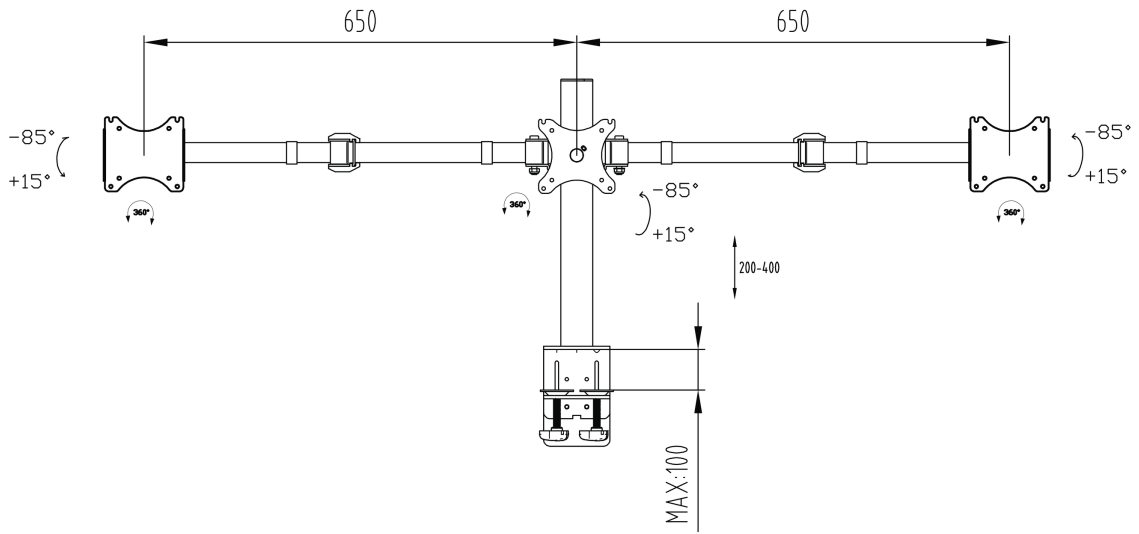

### Simple and functional dual desktop arm

The iiyama DS1003C-B1 is a desk mount for three flat screens up to 27". Thanks to the arm you can create a triple monitor setup even if your desk space is very limited, and the cable management system helps to keep your workplace tidy. Broad adjustment capabilities, including tilt, height and rotation, the arm offers, allow you to easily adjust the position of the screens to your preferences assuring comfortable and healthy body posture.

## 01 ESPECIFICACIÓN TÉCNICA

Tipo	desk mount for desktop monitor
Número de pantallas	3
Soporte de escritorio	desk clamp or desk grommet
Tamaño de pantalla	10" - 27"
Ajuste de altura	200 - 400mm
Rotación de pantalla	PIVOT 90°
Peso máximo	10kg / monitor
VESA minimum	75 x 75mm
VESA maximum	100 x 100mm

02 DIMENSIONES / PESO

Código EAN

4948570032273

All trademarks and registered trademarks acknowledged. E & O E. Specification subject to change without notice. All LCD's comply with ISO-9241-307:2008 in connection with pixel defects.