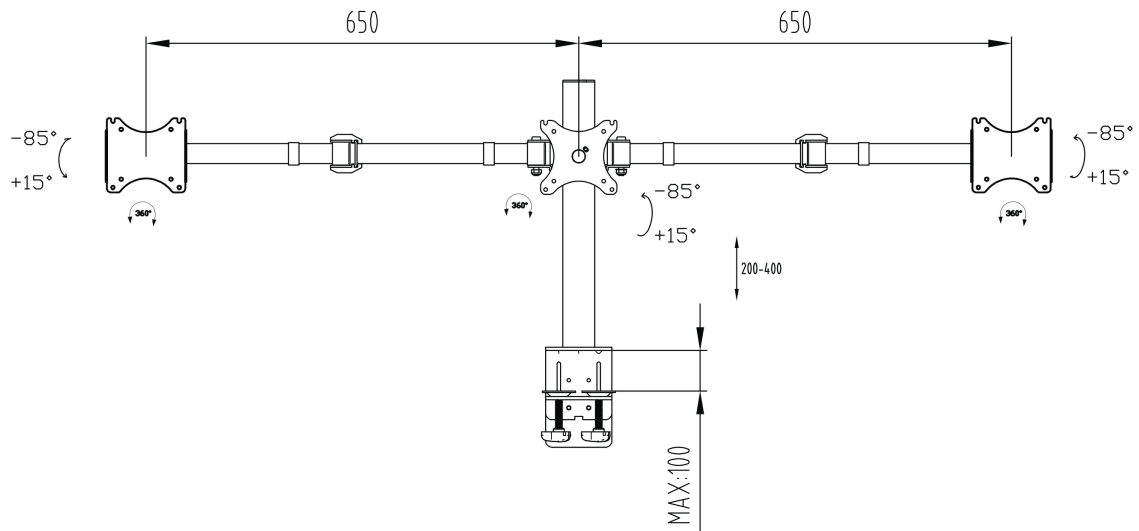

Simple and functional triple desktop arm

The iiyama DS1003C-B1 is a desk mount for three flat screens up to 27". Thanks to the arm you can create a triple monitor setup even if your desk space is very limited, and the cable management system helps to keep your workplace tidy. Broad adjustment capabilities, including tilt, height and rotation, the arm offers, allow you to easily adjust the position of the screens to your preferences assuring comfortable and healthy body posture.

01 SPECIFIKACE

Type	desk mount for desktop monitor
Number of screens	3
Desk monut	svorka
Screen size	10" - 27"
Height adjustment	200 - 400mm
Screen rotation	PIVOT 90°
Váha max.	10kg / monitor
VESA minimum	75 x 75mm
VESA maximum	100 x 100mm

02 ROZMĚRY / HMOTNOST

EAN code

4948570032273

Všechny ochranné známky jsou registrovány a chráněny. Vyhrazené právo na změny. Veškeré ploché panely LCD splňují normu ISO-9241-307:2008 v oblasti počtu vadných pixelů.