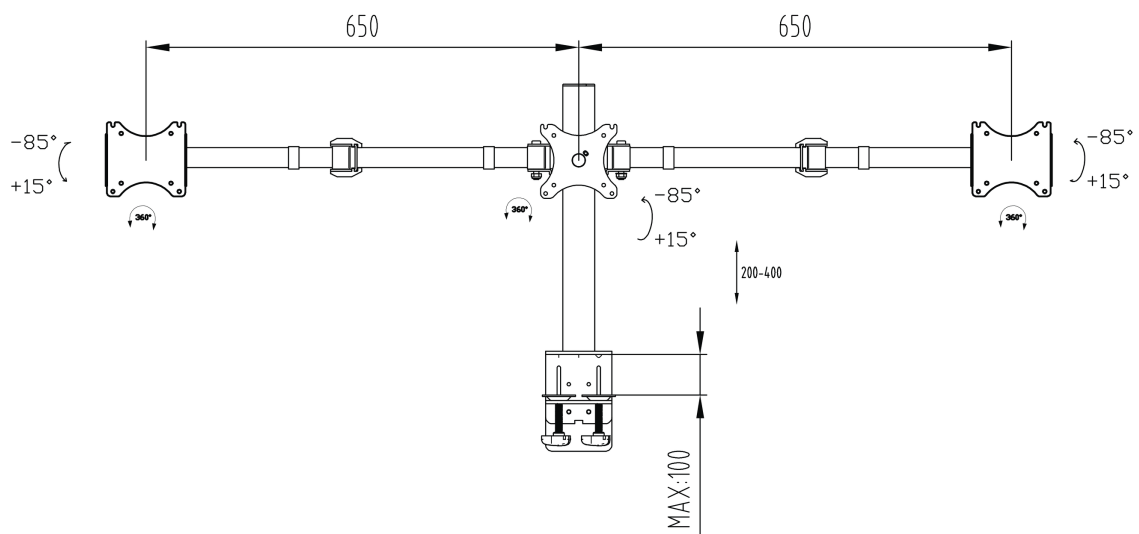

Simple and functional triple desktop arm

The iiyama DS1003C-B1 is a desk mount for three flat screens up to 27". Thanks to the arm you can create a triple monitor setup even if your desk space is very limited, and the cable management system helps to keep your workplace tidy. Broad adjustment capabilities, including tilt, height and rotation, the arm offers, allow you to easily adjust the position of the screens to your preferences assuring comfortable and healthy body posture.

01 SPECIFIKACE

Type	desk mount for desktop monitor
Number of screens	3
Desk monut	svorka
Screen size	10" - 27"
Height adjustment	200 - 400mm
Screen rotation	PIVOT 90°
Váha max.	10kg / monitor
VESA minimum	75 x 75mm
VESA maximum	100 x 100mm

02 ROZMĚRY / HMOTNOST

EAN code

4948570032273

Všechny ochranné známky jsou registrovány a chráněny. Vyhrazené právo na změny. Veškeré ploché panely LCD splňují normu ISO-9241-307:2008 v oblasti počtu vadných pixelů.