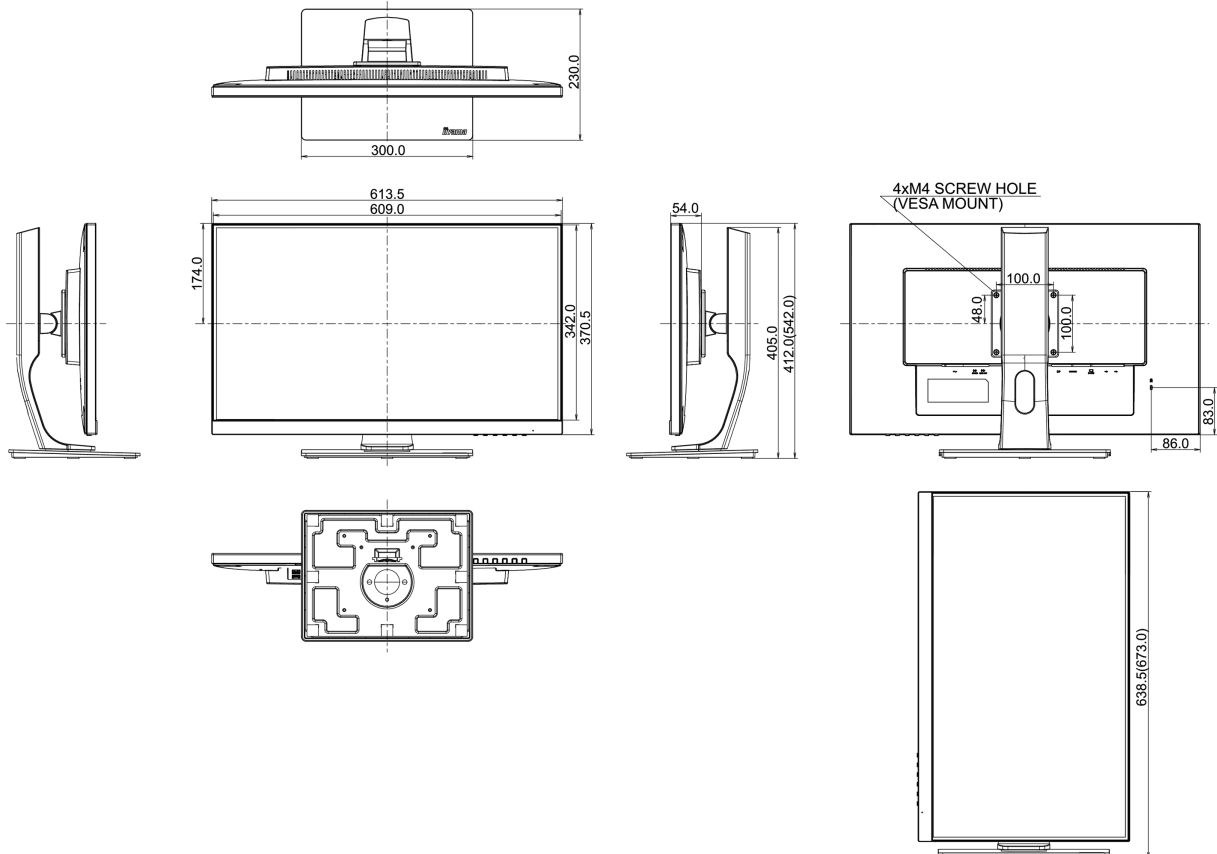

## 08 DIMENSIONES / PESO

Producto dimensiones W x H x D

613.5 x 412 (542) x 230mm

Peso (sin caja)

7.3kg

Código EAN

4948570116515

*All trademarks and registered trademarks acknowledged. E & O E. Specification subject to change without notice. All LCD's comply with ISO-9241-307:2008 in connection with pixel defects.*