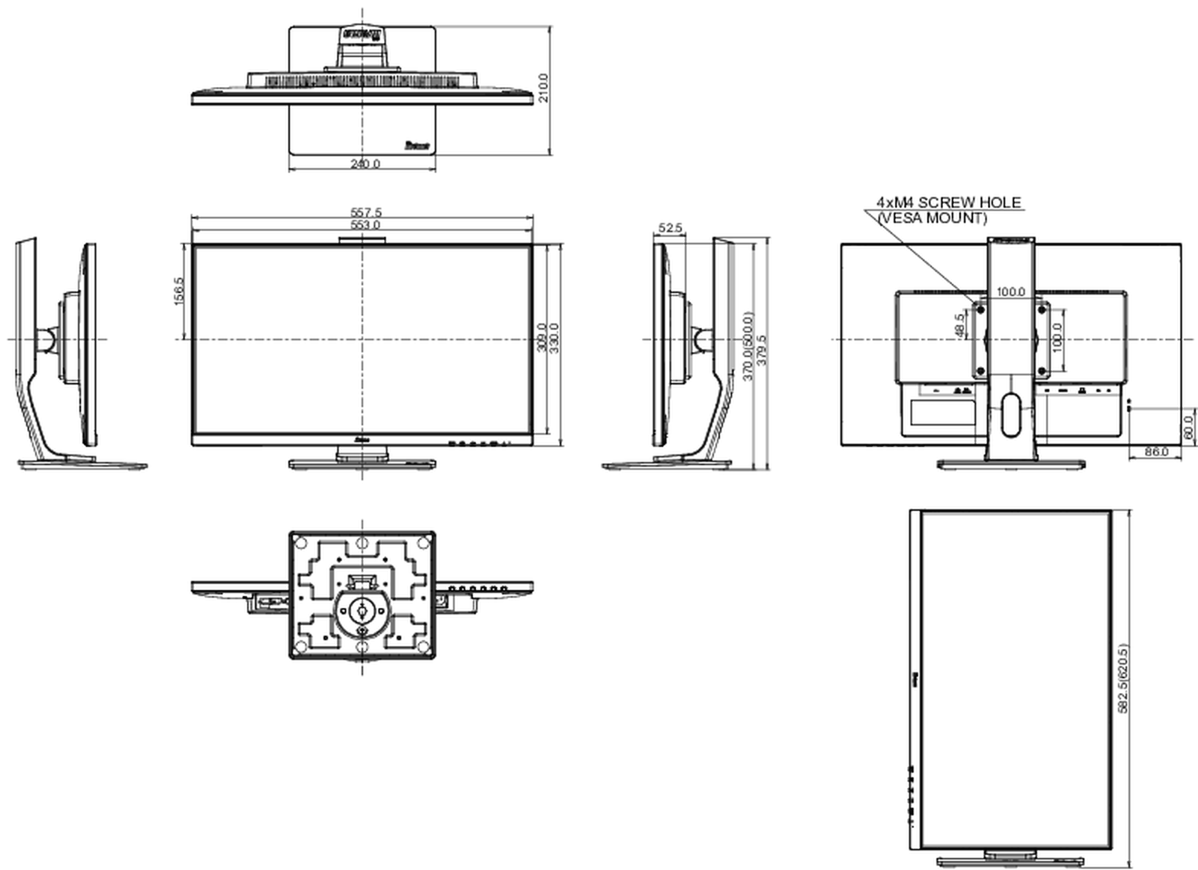

REACH SVHC iznad 0.1%: Olova

08 DIMENZIJE / TEŽINA

Dimenzije proizvoda Š x V x D 557.5 x 370 (500) x 210mm

Težina (bez kutije) 5.2kg

EAN kod 4948570116461

All trademarks and registered trademarks acknowledged. E & O E. Specification subject to change without notice. All LCD's comply with ISO-9241-307:2008 in connection with pixel defects.