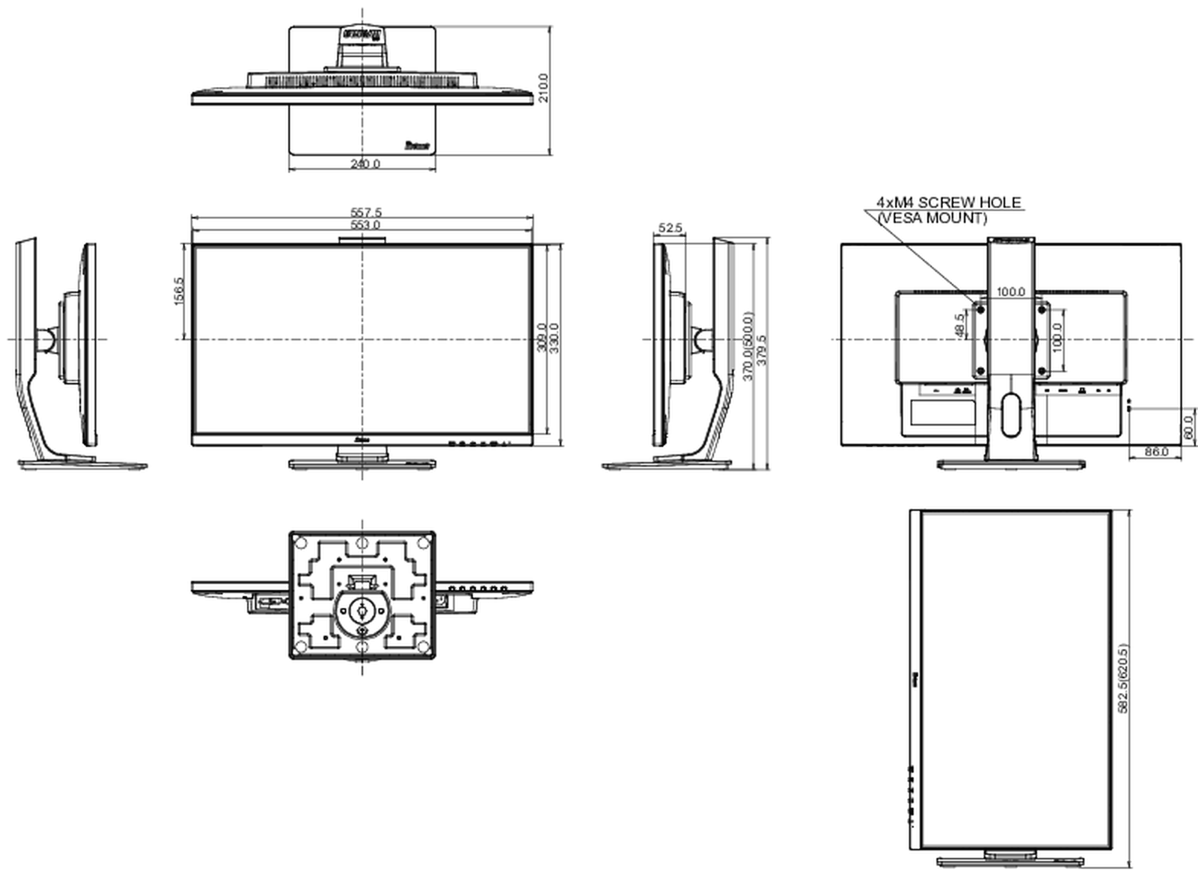

## 08 DIMENSIONES / PESO

Producto dimensiones W x H x D 557.5 x 370 (500) x 210mm

Peso (sin caja) 5.2kg

Código EAN 4948570116461

All trademarks and registered trademarks acknowledged. E & O E. Specification subject to change without notice. All LCD's comply with ISO-9241-307:2008 in connection with pixel defects.