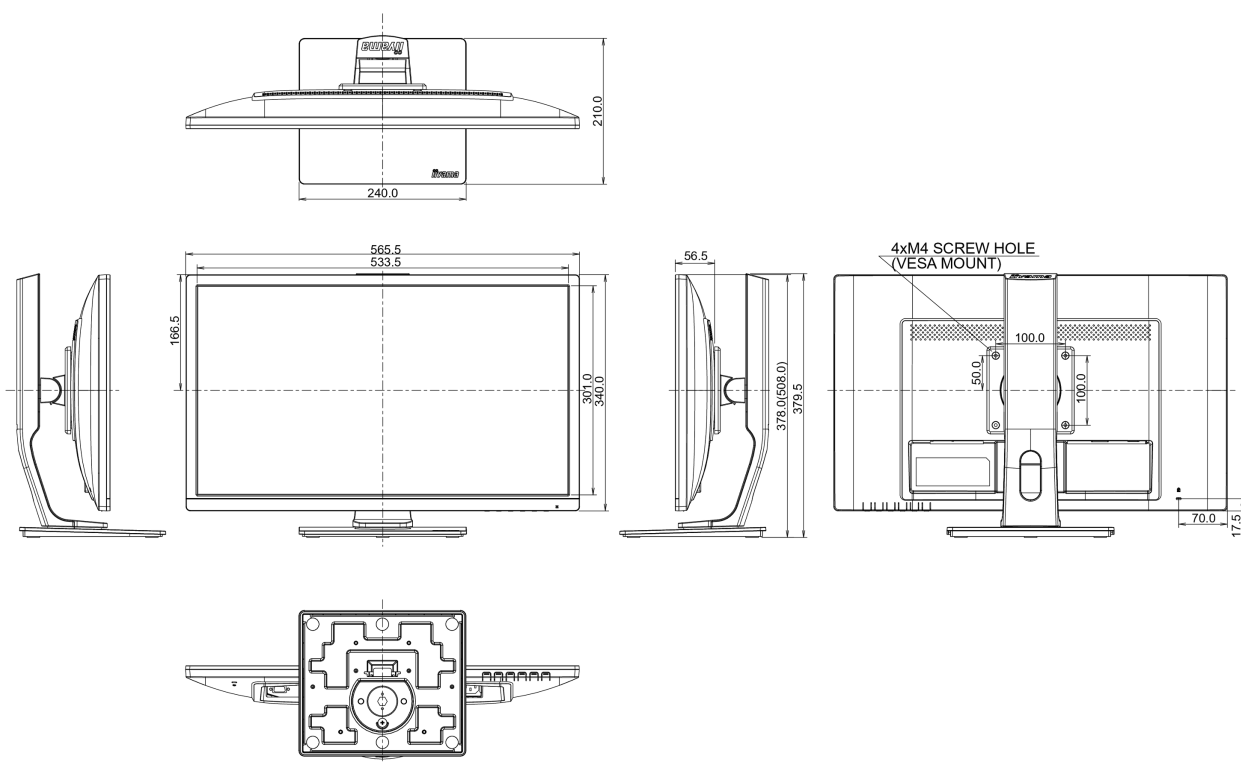

Dimenzije proizvoda Š x V x D

565.5 x 378 (516.5) x 210mm

Težina (bez kutije)

5.1kg

EAN kod

4948570116560

All trademarks and registered trademarks acknowledged. E & O E. Specification subject to change without notice. All LCD's comply with ISO-9241-307:2008 in connection with pixel defects.