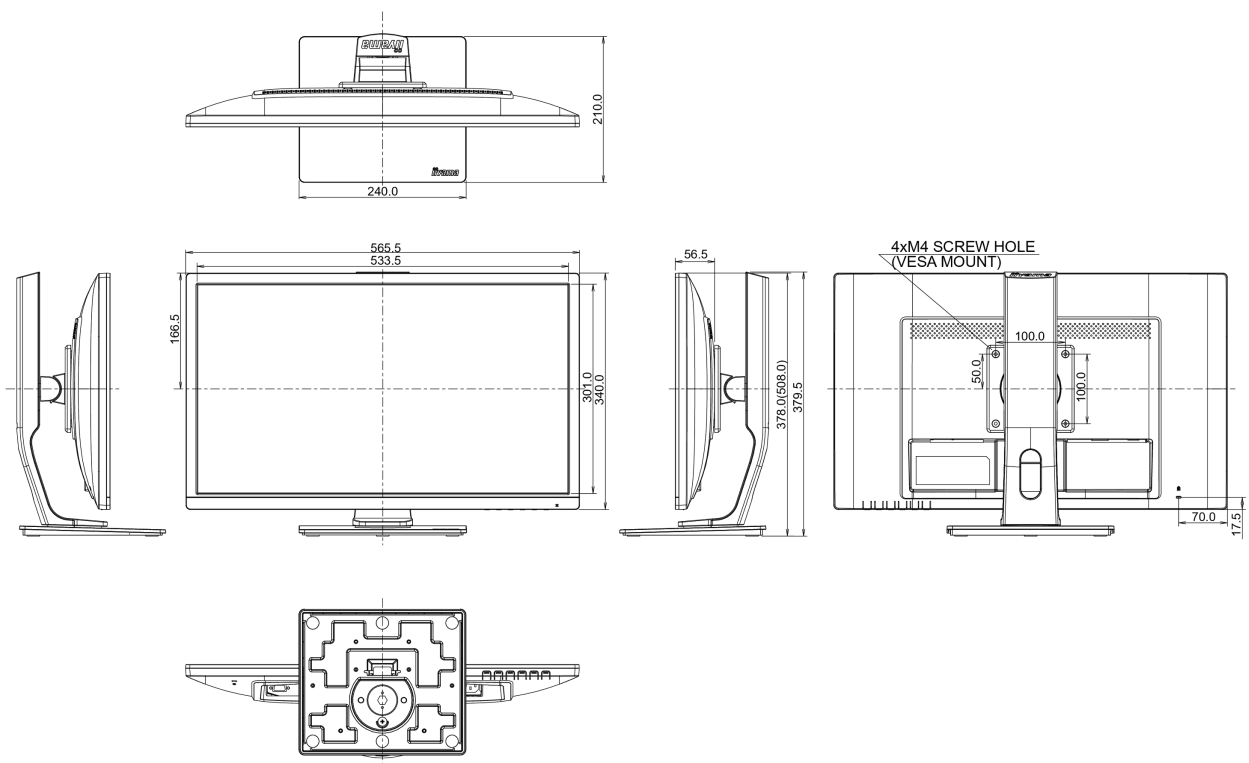

01 DISPLAY CHARACTERISTICS

Diagonal	24", 61cm
Panel	TN LED, matte finish
Native resolution	1920 x 1080 (2.1 megapixel Full HD)
Aspect ratio	16:9
Panel brightness	250 cd/m ²
Static contrast	1000:1
Advanced contrast	80M:1
Response time (GTG)	1ms
Viewing zone	horizontal/vertical: 170°/160°, right/left: 85°/85°, up/down: 80°/80°
Colour support	16.7mIn (sRGB: 99%; NTSC: 72%)
Horizontal Sync	30 - 80kHz
Viewable area W x H	531.4 x 298.9mm, 20.5 x 11.5"
Pixel pitch	0.277mm
Colour	matte

04 MECHANICAL

Display position adjustments	height, pivot (rotation), swivel, tilt
Height adjustment	130mm
Rotation (PIVOT function)	90°
Swivel stand	90°; 45° left; 45° right
Tilt angle	22° up; 5° down
VESA mounting	100 x 100mm

08 DIMENSIONS / WEIGHT

Product dimensions W x H x D	565.5 x 378 (516.5) x 210mm
Weight (without box)	5.1kg
EAN code	4948570116560

All trademarks and registered trademarks acknowledged. E & O E. Specification subject to change without notice. All LCD's comply with ISO-9241-307:2008 in connection with pixel defects.