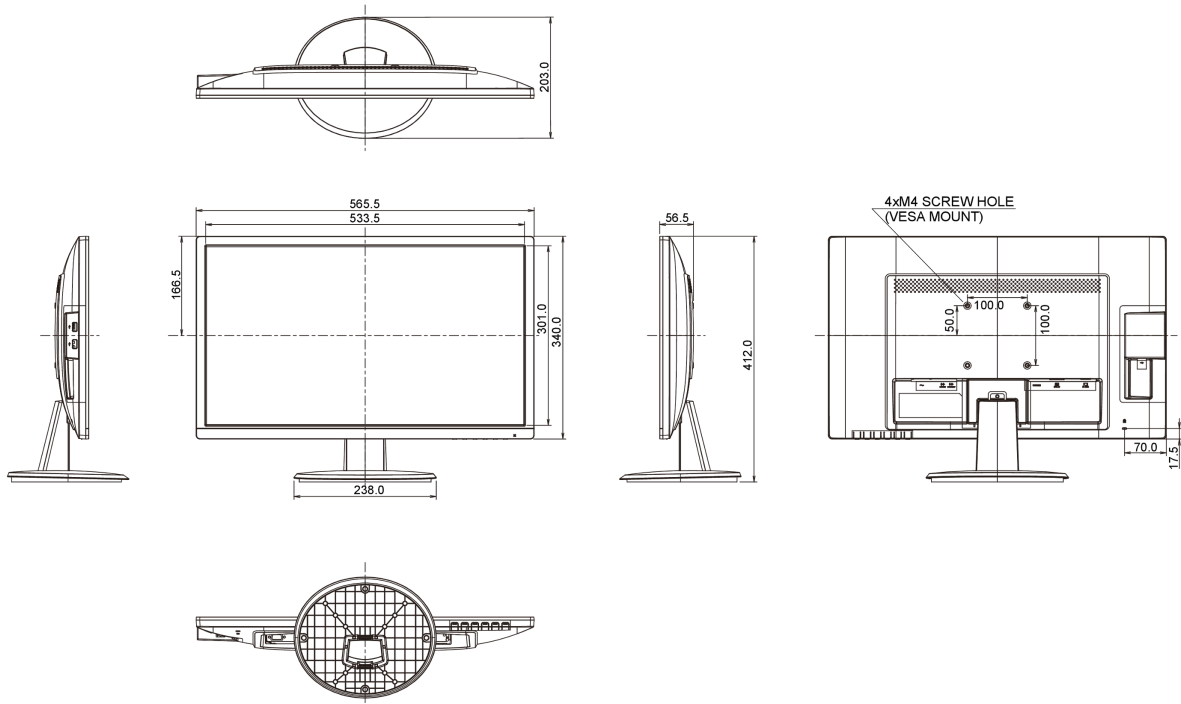

Napajanje

interna

Potrošnja energije

% 1W tipično, 0.32W stand by, 0.27W isključen

07 ODRŽIVOST

Propisi

TCO Sertifikat, CE, TÜV-GS, VCCI-B, PSE, RoHS podrška, ErP, WEEE, EPEAT, CU, REACH, ENERGY STAR® * (*This model meets old ENERGY STAR® criteria only.)

REACH SVHC

iznad 0.1%: Olova

08 DIMENZIJE / TEŽINA

Dimenzije proizvoda Š x V x D

565.5 x 412 x 203mm

Težina (bez kutije)

3.4kg

EAN kod

4948570116553

All trademarks and registered trademarks acknowledged. E & O E. Specification subject to change without notice. All LCD's comply with ISO-9241-307:2008 in connection with pixel defects.

© IIYAMA CORPORATION. ALL RIGHTS RESERVED