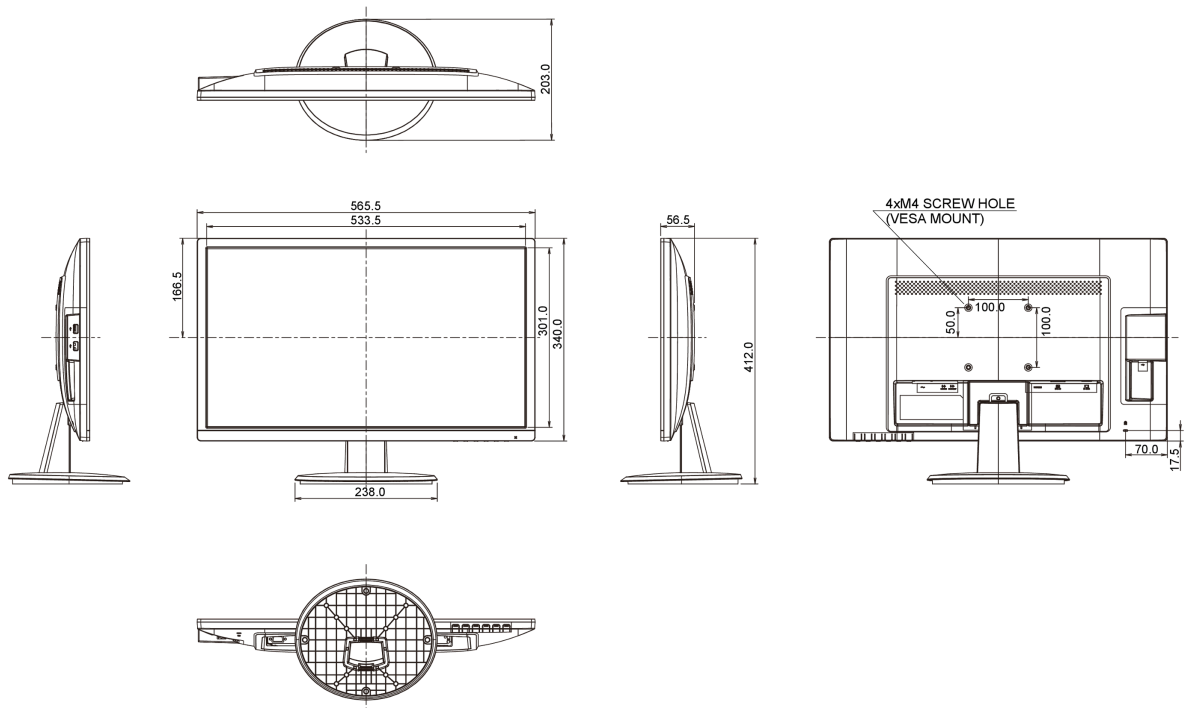

Power supply unit	internal
Power supply	AC 100 - 240V, 50/60Hz
Power usage	24.9W typical, 0.32W stand by, 0.27W off mode

07 SUSTAINABILITY

Regulations	TCO Certified, CE, TÜV-GS, VCCI-B, PSE, RoHS support, ErP, WEEE, EPEAT, CU, REACH, ENERGY STAR® * (*This model meets old ENERGY STAR® criteria only.)

REACH SVHC	above 0.1%: Lead

08 DIMENSIONS / WEIGHT

Product dimensions W x H x D	565.5 x 412 x 203mm

Weight (without box)	3.4kg

EAN code	4948570116553

All trademarks and registered trademarks acknowledged. E & O E. Specification subject to change without notice. All LCD's comply with ISO-9241-307:2008 in connection with pixel defects.

© IYAMA CORPORATION. ALL RIGHTS RESERVED