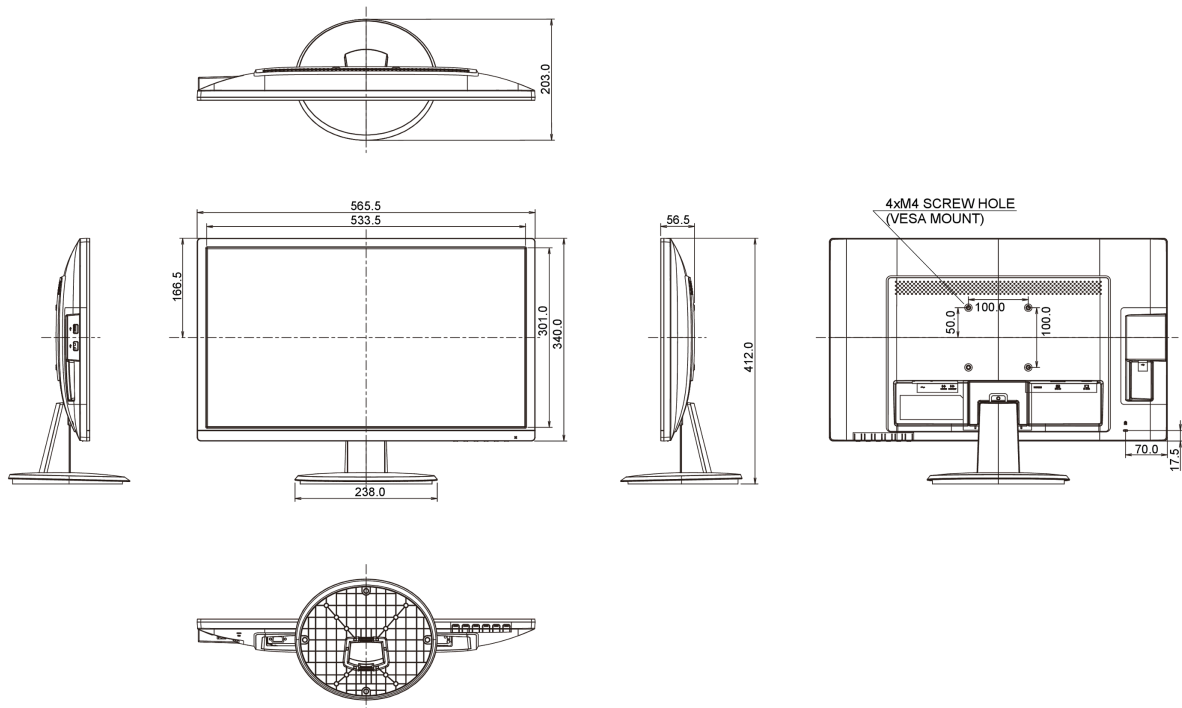

Power supply unit	internal
Power supply	AC 100 - 240V, 50/60Hz
Power usage	24.9W typical, 0.32W stand by, 0.27W off mode

07 SUSTAINABILITY

Regulations	TCO Certified, CE, TÜV-GS, VCCI-B, PSE, RoHS support, ErP, WEEE, EPEAT, CU, REACH, ENERGY STAR® * (*This model meets old ENERGY STAR® criteria only.)

REACH SVHC	above 0.1%: Lead

08 DIMENSIONS / WEIGHT

Product dimensions W x H x D	565.5 x 412 x 203mm

Weight (without box)	3.4kg

EAN code	4948570116553

All trademarks and registered trademarks acknowledged. E & O E. Specification subject to change without notice. All LCD's comply with ISO-9241-307:2008 in connection with pixel defects.

© IIYAMA CORPORATION. ALL RIGHTS RESERVED