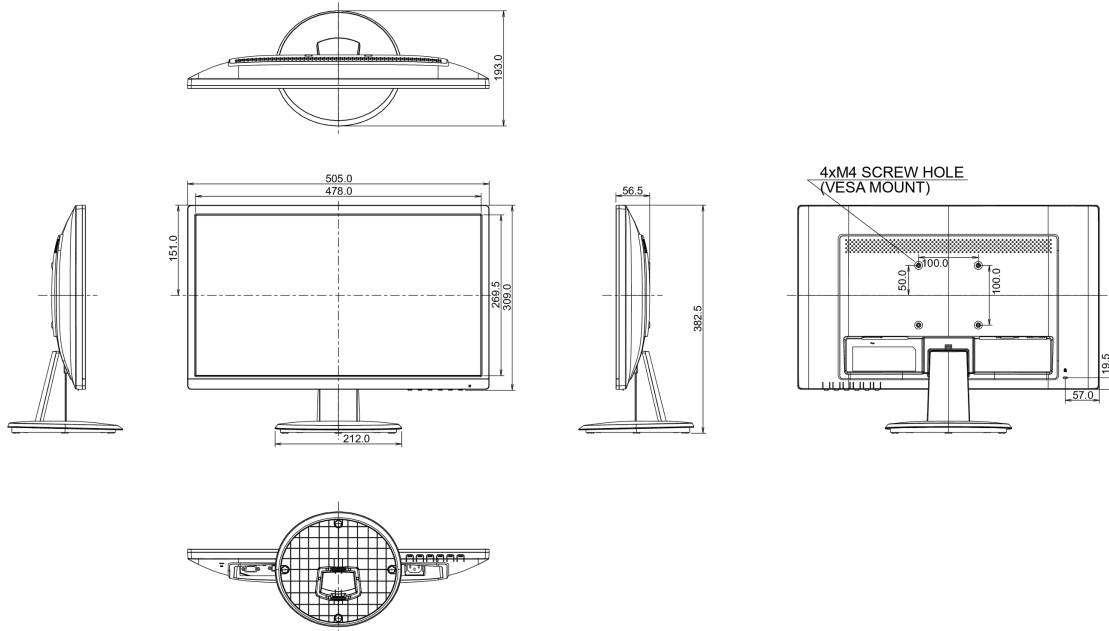

## 08 DIMENZIJE / TEŽINA

Dimenzije proizvoda Š x V x D

505 x 382 x 193mm

Težina (bez kutije)

3kg

EAN kod

4948570116522

All trademarks and registered trademarks acknowledged. E & O E. Specification subject to change without notice. All LCD's comply with ISO-9241-307:2008 in connection with pixel defects.