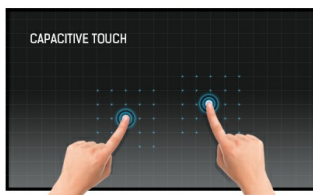

### 24" P-CAP 10pt touch screen featuring IPS panel technology and Anti Glare coating

With its Full HD (1920x1080) resolution and accurate Projective Capacitive 10 point touch technology, the ProLite T2454MSC-B1AG delivers seamless and accurate touch response. Featuring IPS LCD screen technology, it offers exceptional colour performance and wide viewing angles, making it a perfect choice for a vast array of interactive applications. The Anti Glare coating helps to avoid issues with reflections and external light sources affecting colour reproduction, contrast and sharpness. Its flexible stand can be positioned at several angles creating a comfortable and ergonomic user experience. The ProLite T2454MSC-B1AG is the ideal solution for interactive signage, instore retail, POS and interactive presentations.