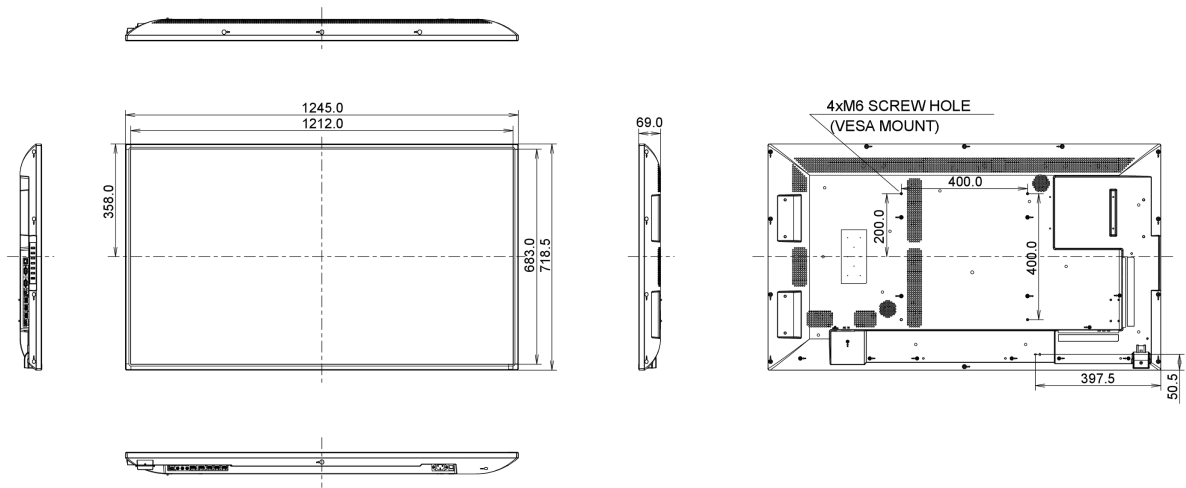

All trademarks and registered trademarks acknowledged. E & O E. Specification subject to change without notice. All LCD's comply with ISO-9241-307:2008 in connection with pixel defects.

© IYAMA CORPORATION. ALL RIGHTS RESERVED