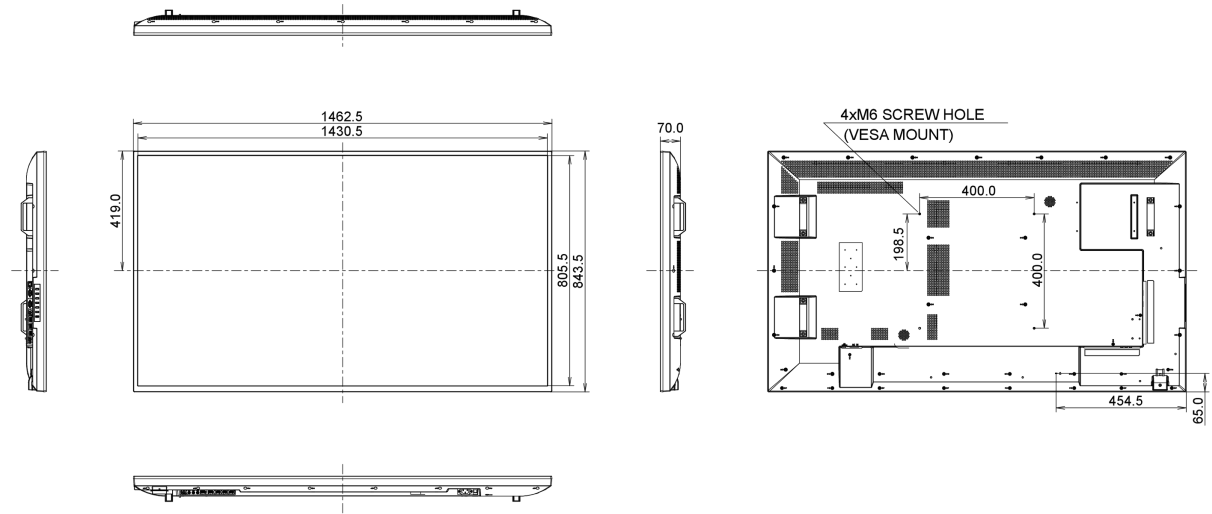

Dimenzije proizvoda Š x V x D	1462.5 x 843.5 x 70mm
Dimenzije kutije Š x V x D	1640 x 986 x 226mm
Težina (bez kutije)	22.8kg
Težina (sa kutijom)	31.1kg
EAN kod	4948570116270

All trademarks and registered trademarks acknowledged. E & O E. Specification subject to change without notice. All LCD's comply with ISO-9241-307:2008 in connection with pixel defects.