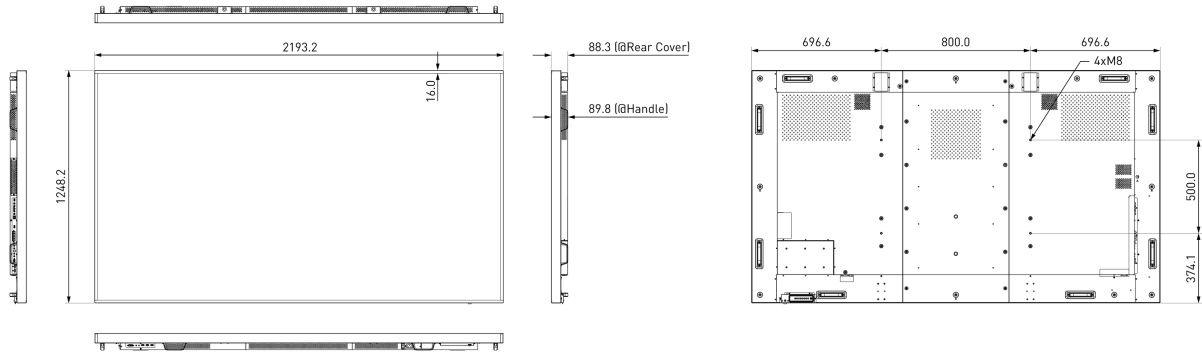

## 09 DIMENSIONS / WEIGHT

<b>Product dimensions W x H x D</b>	2193.2 x 1248.2 x 88.5mm
<b>Box dimensions W x H x D</b>	2503 x 1569 x 450mm
<b>Weight (without box)</b>	91.4kg
<b>EAN code</b>	4948570116430