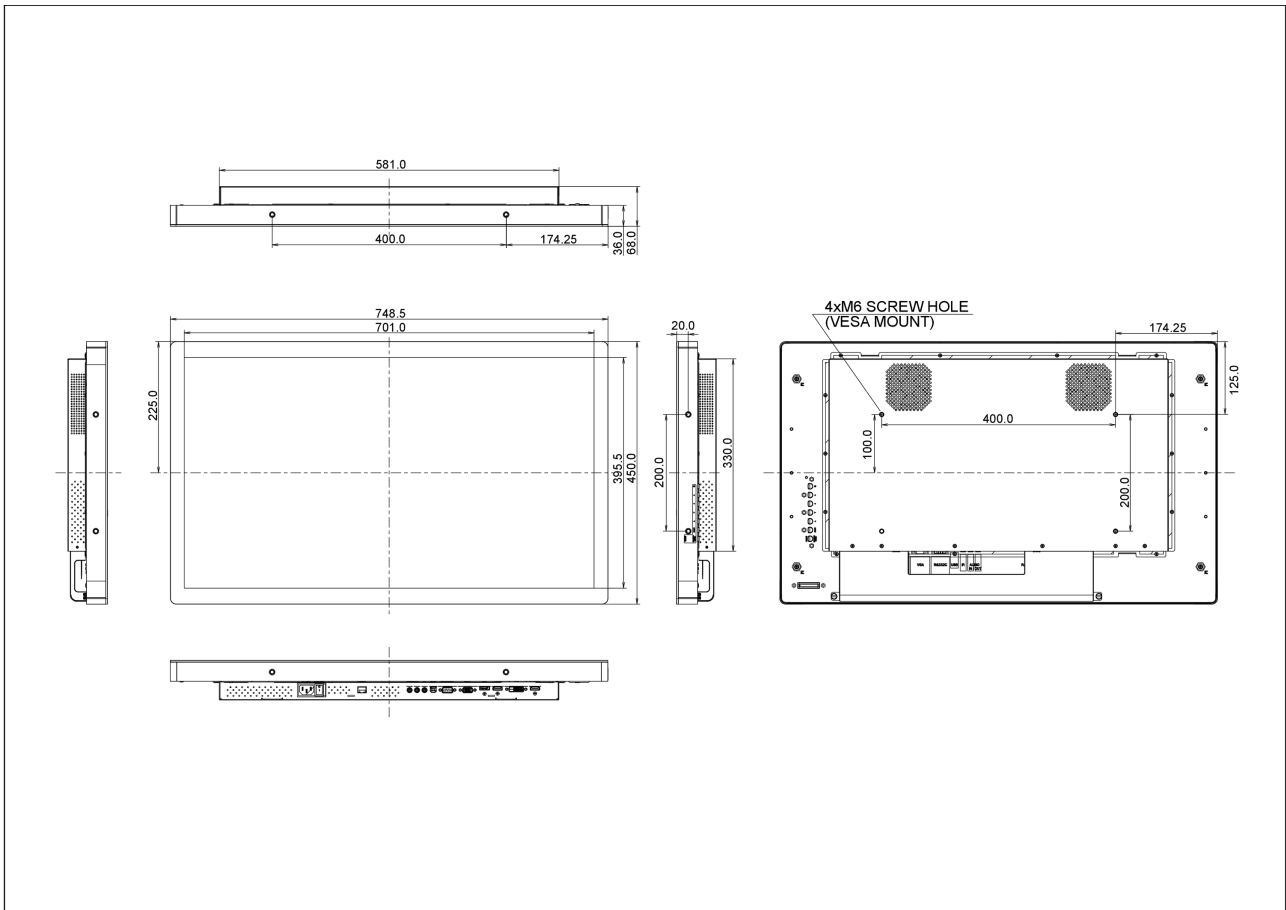

All trademarks and registered trademarks acknowledged. E & O E. Specification subject to change without notice. All LCD's comply with ISO-9241-307:2008 in connection with pixel defects.

© IYAMA CORPORATION. ALL RIGHTS RESERVED