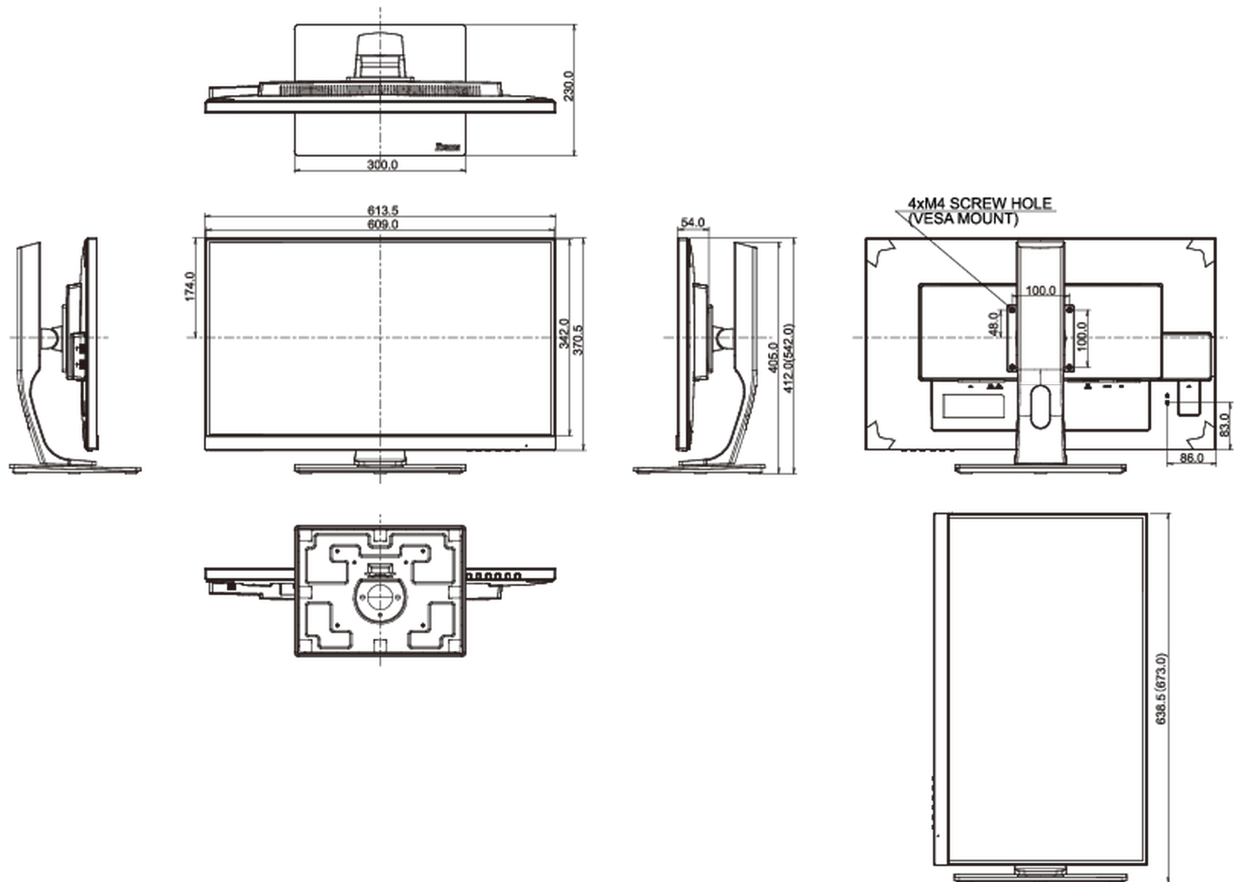

01 DISPLAY CHARACTERISTICS

Diagonal	27", 68.5cm
Panel	TN LED, matte finish
Native resolution	2560 x 1440 (3.7 megapixel WQHD)
Aspect ratio	16:9
Panel brightness	350 cd/m ²
Static contrast	1000:1
Advanced contrast	80M:1
Response time (GTG)	1ms
Viewing zone	horizontal/vertical: 170°/160°, right/left: 85°/85°, up/down: 80°/80°
Colour support	16.7mIn (sRGB: 99%; NTSC: 72%)
Horizontal Sync	30 - 89kHz
Viewable area W x H	596.7 x 335.7mm, 23.5 x 13.2"
Pixel pitch	0.233mm
Colour	matte

04 MECHANICAL

Display position adjustments	height, pivot (rotation), swivel, tilt
Height adjustment	130mm
Rotation (PIVOT function)	90°
Swivel stand	90°; 45° left; 45° right
Tilt angle	22° up; 5° down
VESA mounting	100 x 100mm

05 ACCESSORIES INCLUDED

Cables	power, USB, HDMI, DP
Other	quick start guide, safety guide

06 POWER MANAGEMENT

Power supply unit	internal
Power supply	AC 100 - 240V, 50/60Hz
Power usage	33W typical, 0.46W stand by, 0.28W off mode

07 SUSTAINABILITY

Regulations	CE, TÜV-GS, EAC, RoHS support, ErP, WEEE, REACH
Energy efficiency class (Regulation (EU) 2017/1369)	G
REACH SVHC	above 0.1%: Lead

08 DIMENSIONS / WEIGHT

Product dimensions W x H x D	613.5 x 412 (542) x 230mm
Box dimensions W x H x D	745 x 455 x 207mm
Weight (without box)	6.6kg
EAN code	4948570115396