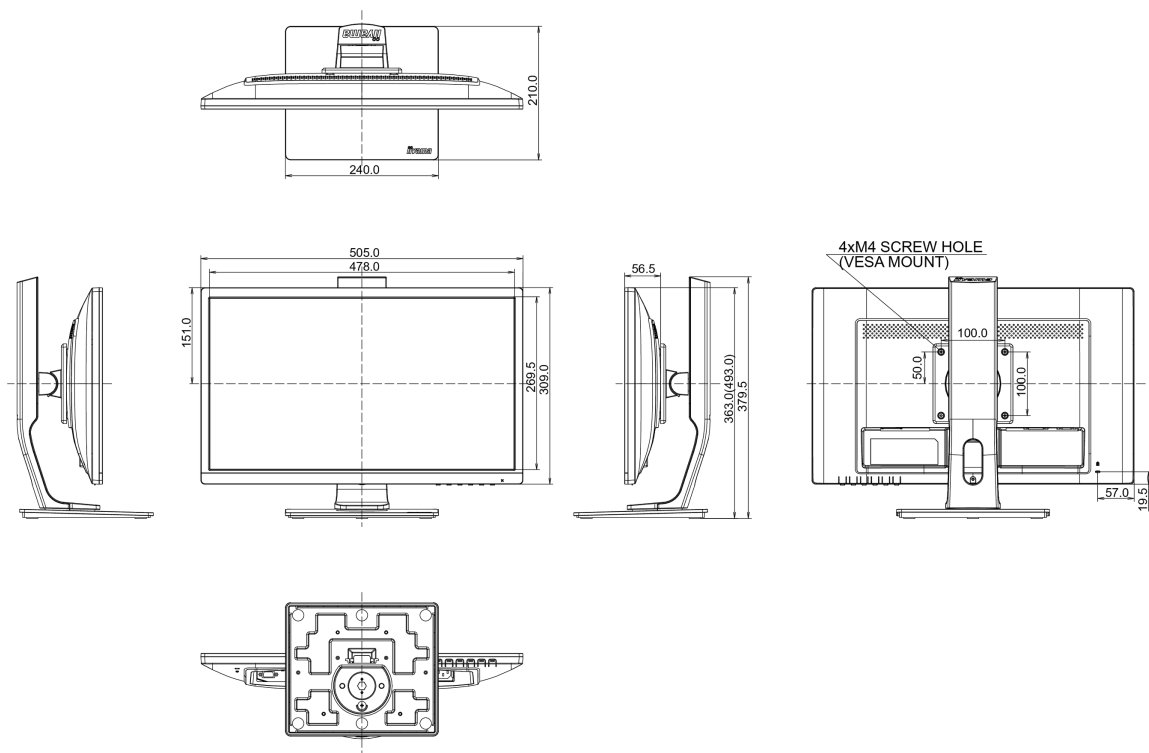

Dimenzije proizvoda Š x V x D

505 x 363 (493) x 210mm

Težina (bez kutije)

4.8kg

EAN kod

4948570115945

All trademarks and registered trademarks acknowledged. E & O E. Specification subject to change without notice. All LCD's comply with ISO-9241-307:2008 in connection with pixel defects.