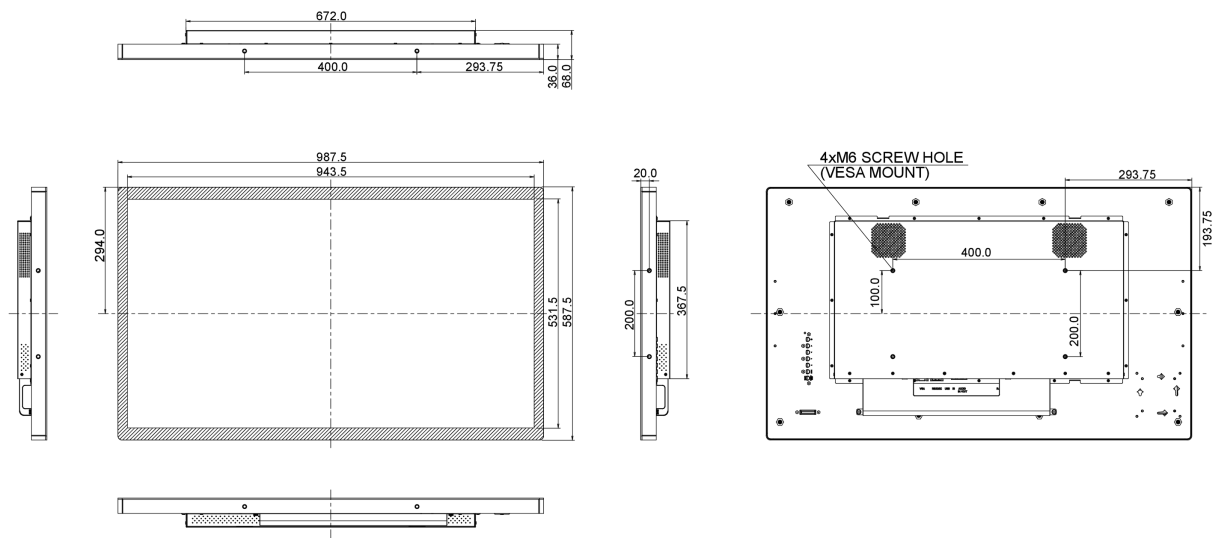

10 DIMENZIJE / TEŽINA

Dimenzije proizvoda Š x V x D	987.5 x 587.7 x 68mm
Težina (bez kutije)	21.6kg
EAN kod	4948570115785

All trademarks and registered trademarks acknowledged. E & O E. Specification subject to change without notice. All LCD's comply with ISO-9241-307:2008 in connection with pixel defects.