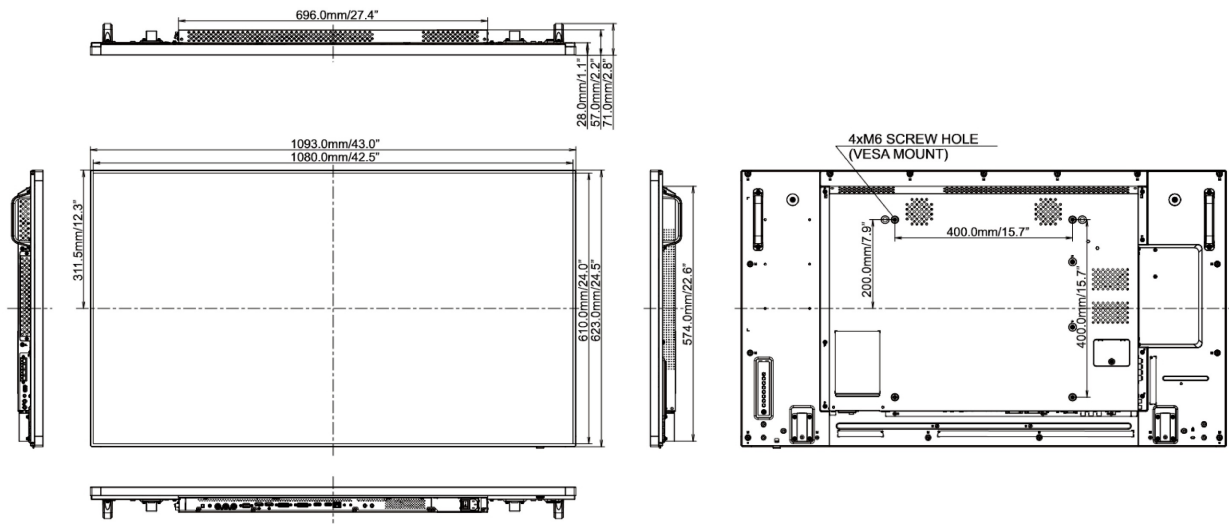

09 DIMENZIJE / TEŽINA

Dimenzije proizvoda Š x V x D	1093 x 623.0 x 71mm
Težina (bez kutije)	19kg
EAN kod	4948570115877

All trademarks and registered trademarks acknowledged. E & O E. Specification subject to change without notice. All LCD's comply with ISO-9241-307:2008 in connection with pixel defects.