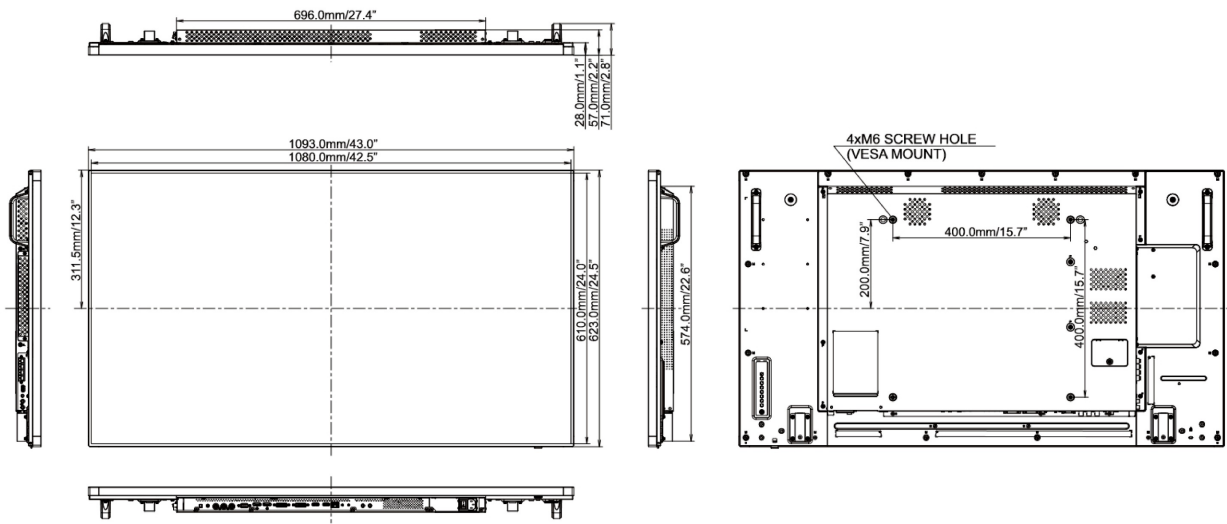

09 DIMENSIONS / WEIGHT

Product dimensions W x H x D	1093 x 623.0 x 71mm
Weight (without box)	19kg
EAN code	4948570115877

All trademarks and registered trademarks acknowledged. E & O E. Specification subject to change without notice. All LCD's comply with ISO-9241-307:2008 in connection with pixel defects.