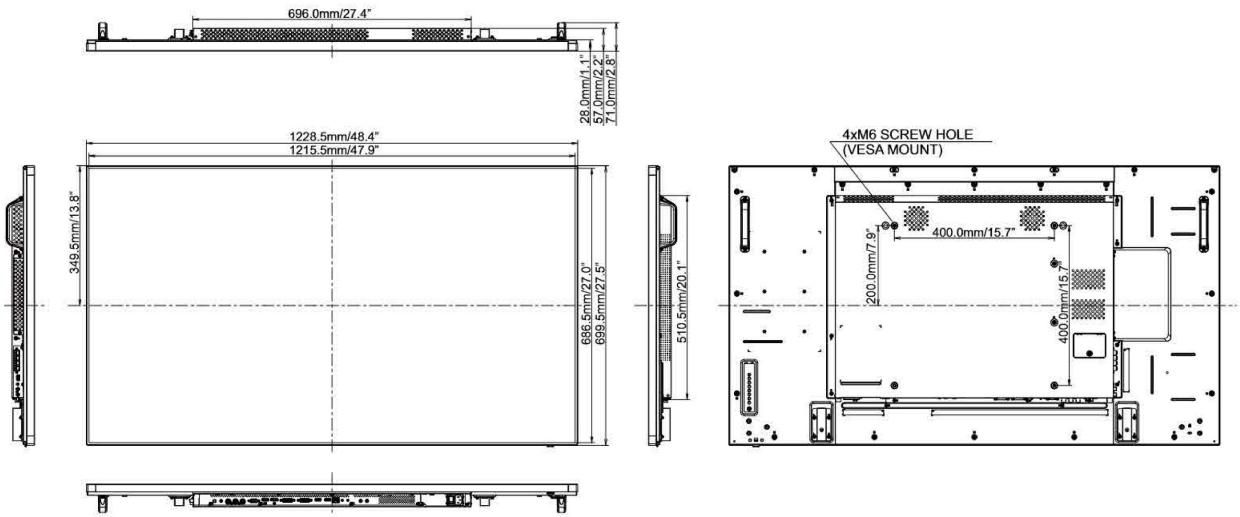

09 DIMENZIJE / TEŽINA

Dimenzije proizvoda Š x V x D	1228.5 x 699.5 x 71.0mm
Težina (bez kutije)	24.7kg
EAN kod	4948570115884

All trademarks and registered trademarks acknowledged. E & O E. Specification subject to change without notice. All LCD's comply with ISO-9241-307:2008 in connection with pixel defects.