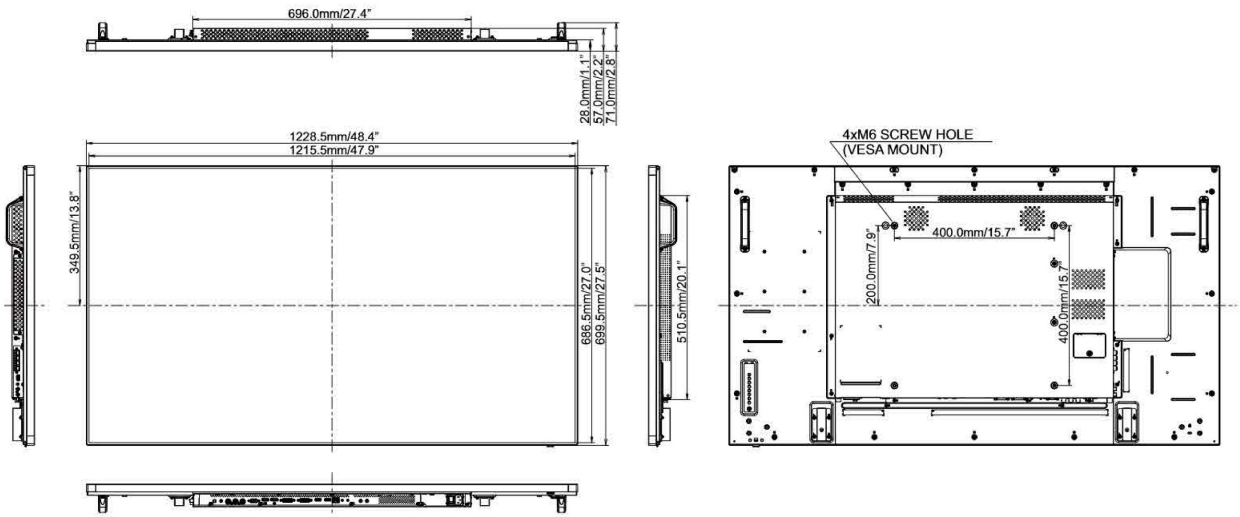

09 DIMENSIONS / WEIGHT

Product dimensions W x H x D	1228.5 x 699.5 x 71.0mm
Weight (without box)	24.7kg
EAN code	4948570115884

All trademarks and registered trademarks acknowledged. E & O E. Specification subject to change without notice. All LCD's comply with ISO-9241-307:2008 in connection with pixel defects.