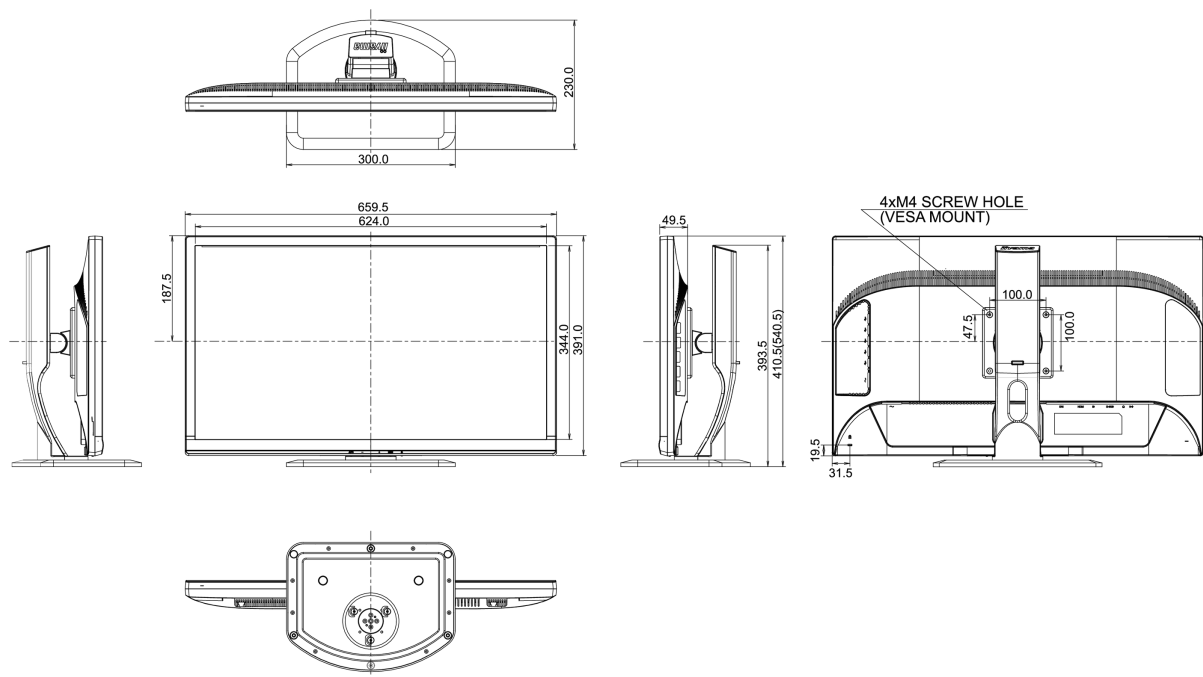

08 DIMENZIJE / TEŽINA

Dimenzije proizvoda Š x V x D

659.5 x 410.5 (540.5) x 230mm

Težina (bez kutije)

7.5kg

EAN kod

4948570115662

All trademarks and registered trademarks acknowledged. E & O E. Specification subject to change without notice. All LCD's comply with ISO-9241-307:2008 in connection with pixel defects.