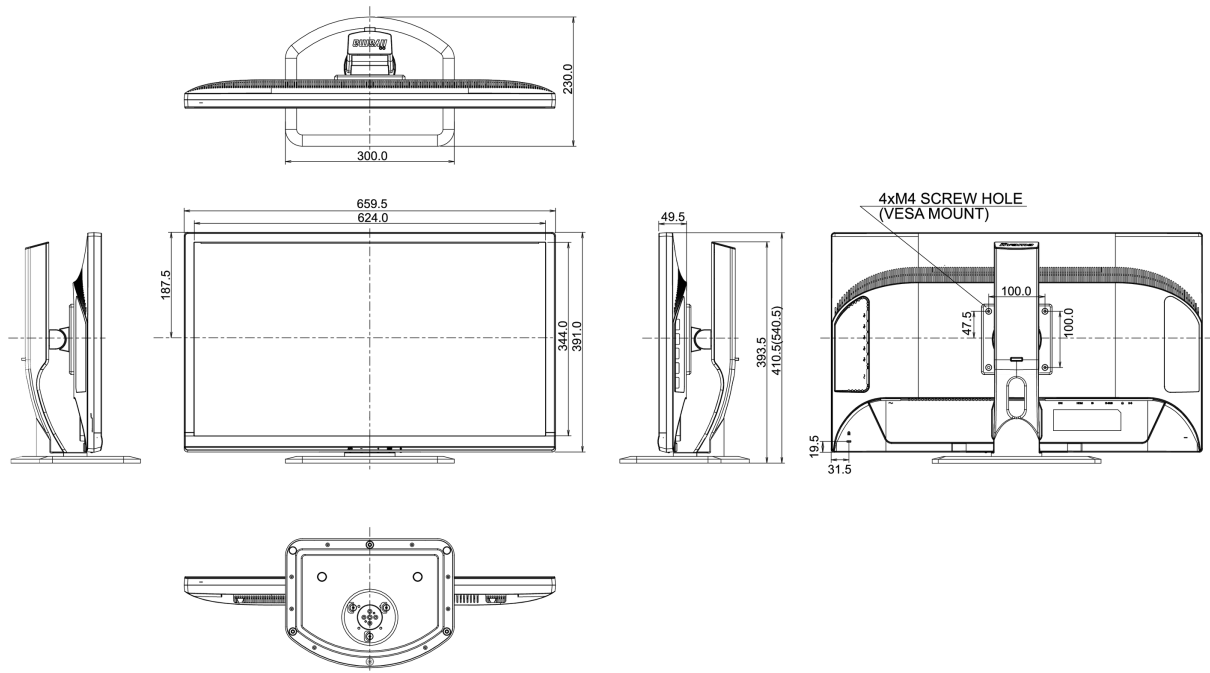

Cables power, USB, HDMI, DP

Other quick start guide, safety guide

06 POWER MANAGEMENT

Power supply unit internal

Power supply AC 100 - 240V, 50/60Hz

Power usage 44W typical, 0.5W stand by, 0.5W off mode

07 SUSTAINABILITY

Regulations CE, TÜV-Bauart, EAC, VCCI-B, PSE, RoHS support, ErP, WEEE, REACH

Energy efficiency class (Regulation (EU) 2017/1369) G

REACH SVHC above 0.1%: Lead

08 DIMENSIONS / WEIGHT

Product dimensions W x H x D 659.5 x 410.5 (540.5) x 230mm

Weight (without box) 7.5kg

EAN code 4948570115662

All trademarks and registered trademarks acknowledged. E & O E. Specification subject to change without notice. All LCD's comply with ISO-9241-307:2008 in connection with pixel defects.