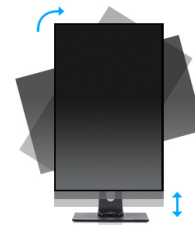

High-end 24" AMVA monitor featuring height adjustable stand

ProLite XB2483HSU-B3 - a 24" LED backlit LCD Screen featuring AMVA panel technology, guarantees accurate and consistent colour reproduction with wide viewing angles. Offering 24 bit 'True Colour' and great performance for displaying Black and White with the 3000:1 Native Contrast Ratio, means that the ProLite XB2483HSU-B3 will provide excellent performance for Photographic, Design and Web-design. The monitor features a height adjustable stand with PIVOT function making it also an excellent choice for Universities, Corporate and Financial Markets.

AMVA

AMVA technology offers higher contrast, darker blacks and much better viewing angles than standard TN technology. The screen will look good no matter what angle you look at it.

HAS + Pivot

With a height adjustable stand you will create an ergonomic work posture and position that meets all health and safety requirements. This will not only prevent any health issues but will also increase your productivity. The pivot function allows the screen to rotate from landscape to portrait orientation. This functionality can be useful if the application requires more height than width.

01 DISPLAY CHARACTERISTICS

Diagonal	23.8", 60.5cm
Panel	AMVA LED, matte finish
Native resolution	1920 x 1080 @75Hz (HDMI&DisplayPort, 2.1 megapixel Full HD)
Aspect ratio	16:9
Panel brightness	250 cd/m ²
Static contrast	3 000:1
Advanced contrast	80M:1
Response time (GTG)	4ms
Viewing zone	horizontal/vertical: 178°/178°, right/left: 89°/89°, up/down: 89°/89°
Colour support	16.7mIn 8bit (sRGB: 99%; NTSC: 72%)
Horizontal Sync	30 - 80kHz
Viewable area W x H	527 x 296.5mm, 20.7 x 11.7"
Pixel pitch	0.275mm
Colour	matte