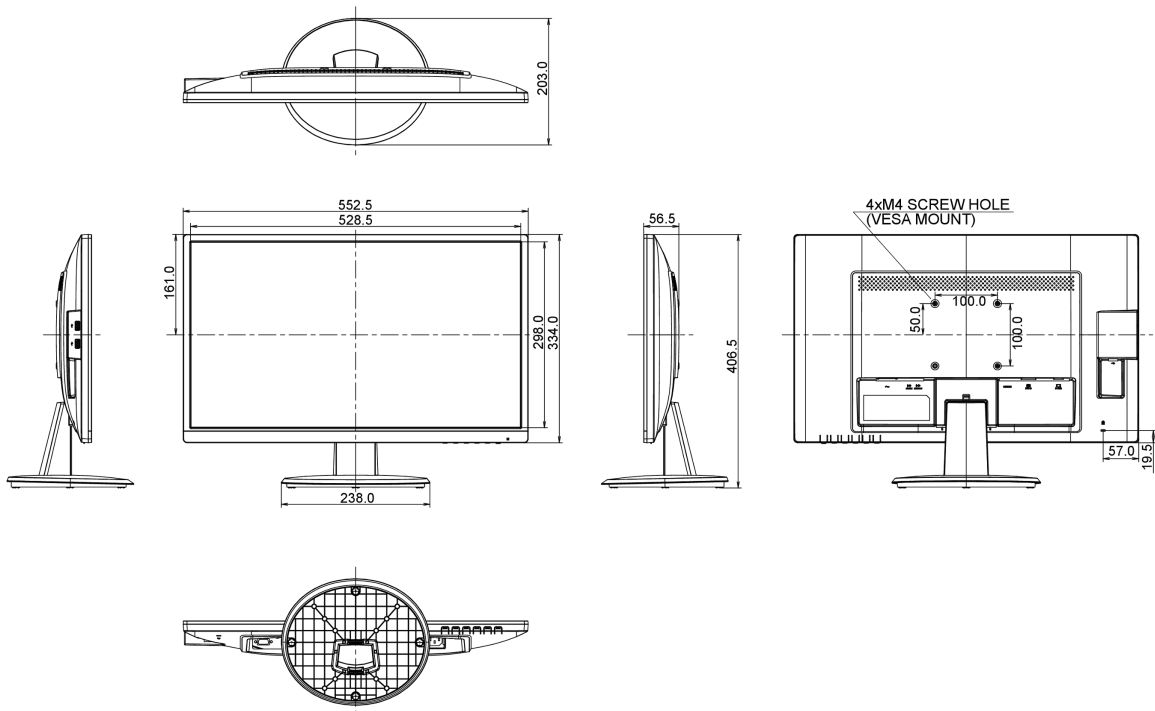

Diagonal	23.8", 60.5cm
Panel	AMVA LED, matte finish
Native resolution	1920 x 1080 @75Hz (HDMI&DisplayPort, 2.1 megapixel Full HD)
Aspect ratio	16:9
Panel brightness	250 cd/m ²
Static contrast	3 000:1
Advanced contrast	80M:1
Response time (GTG)	4ms
Viewing zone	horizontal/vertical: 178°/178°, right/left: 89°/89°, up/down: 89°/89°
Colour support	16.7mIn 8bit (sRGB: 99%; NTSC: 72%)
Horizontal Sync	30 - 80kHz
Viewable area W x H	527 x 296.5mm, 20.7 x 11.7"
Pixel pitch	0.275mm
Colour	matte

04 MECHANICAL

Display position adjustments	tilt
Tilt angle	22° up; 5° down
VESA mounting	100 x 100mm

05 ACCESSORIES INCLUDED

Cables	power, USB, HDMI
Other	quick start guide, safety guide

06 POWER MANAGEMENT

08 DIMENSIONS / WEIGHT

Product dimensions W x H x D	552.5 x 406.5 x 203mm
Box dimensions W x H x D	622 x 410 x 120mm
Weight (without box)	3.9kg
EAN code	4948570115655

All trademarks and registered trademarks acknowledged. E & O E. Specification subject to change without notice. All LCD's comply with ISO-9241-307:2008 in connection with pixel defects.