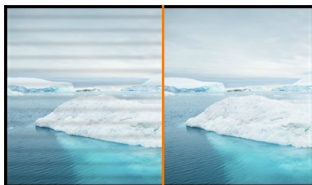

ProLite E2283HS – a Full HD LED monitor with 1 ms response time

The ProLite E2283HS is an excellent 22" Full HD LED-backlit monitor with 1920 x 1080p resolution. It features 1ms response time and 80 000 000 : 1 Advanced Contrast Ratio, assuring clear and vibrant picture quality and high contrast. Triple Input support ensures compatibility with the latest installed graphics cards and embedded Notebook outputs. The E2283HS is also equipped with two high quality stereo speakers. TCO Certified, this monitor is a reliable solution for both home and office use.

OverDrive ON / OFF

Quando il monitor visualizza delle grafiche molto veloci, può succedere che talvolta le immagini risultino sfocate. La funzionalità OverDrive riesce a eliminare questo inconveniente.