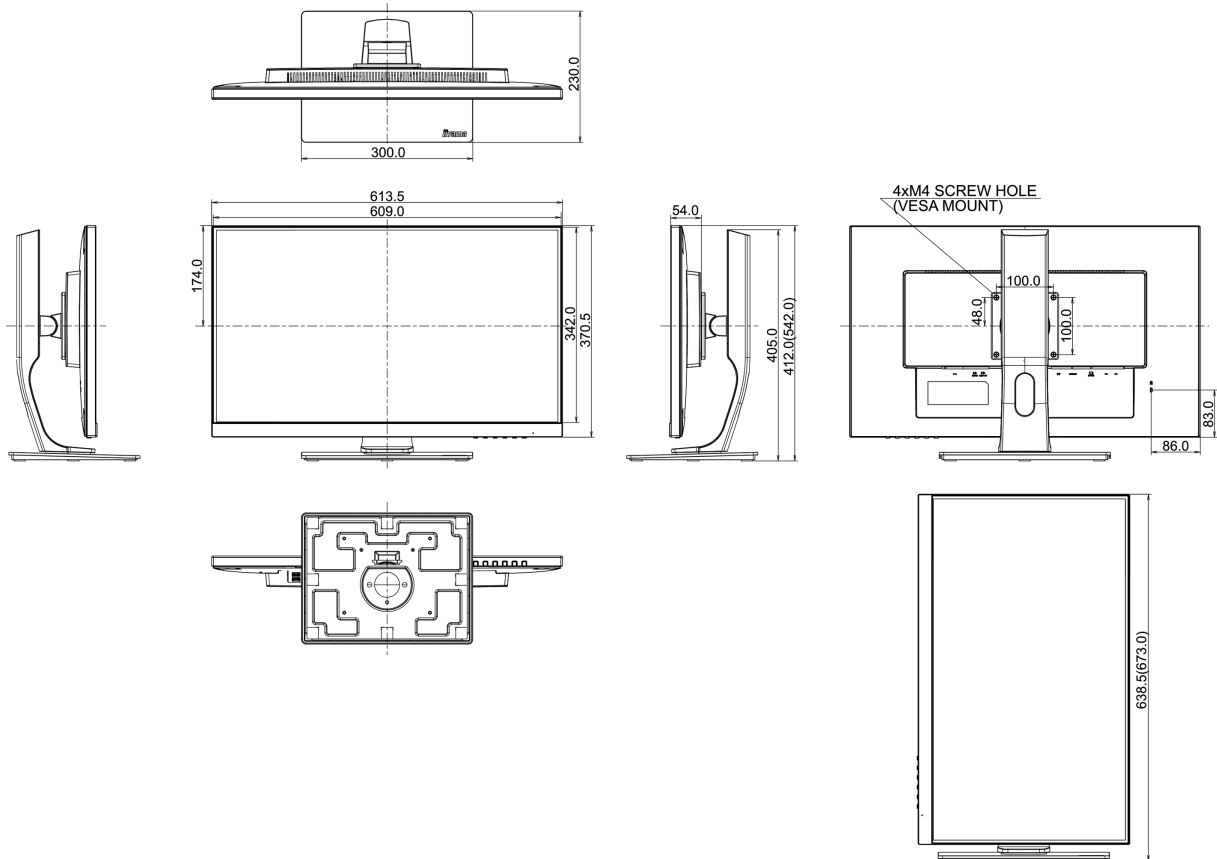

## 01 DISPLAY CHARACTERISTICS

Diagonal	27", 68.6cm
Panel	TN LED, matte finish
Native resolution	1920 x 1080 (HDMI&DisplayPort, 2.1 megapixel Full HD)
Aspect ratio	16:9
Panel brightness	300 cd/m <sup>2</sup>
Static contrast	1000:1
Advanced contrast	80M:1
Response time (GTG)	1ms
Viewing zone	horizontal/vertical: 170°/160°, right/left: 85°/85°, up/down: 80°/80°
Colour support	16.7mIn (sRGB: 99%; NTSC: 72%)
Horizontal Sync	30 - 83kHz
Viewable area W x H	597.6 x 336.15mm, 23.5 x 13.2"
Pixel pitch	0.311mm
Colour	matte

## 04 MECHANICAL

Display position adjustments	height, pivot (rotation), swivel, tilt
Height adjustment	130mm
Rotation (PIVOT function)	90°
Swivel stand	90°; 45° left; 45° right
Tilt angle	22° up; 5° down
VESA mounting	100 x 100mm

## 08 DIMENSIONS / WEIGHT

Product dimensions W x H x D	613.5 x 397.5 (527.5) x 230mm
Box dimensions W x H x D	745 x 455 x 207mm
Weight (without box)	6.9kg
EAN code	4948570115372

*All trademarks and registered trademarks acknowledged. E & O E. Specification subject to change without notice. All LCD's comply with ISO-9241-307:2008 in connection with pixel defects.*