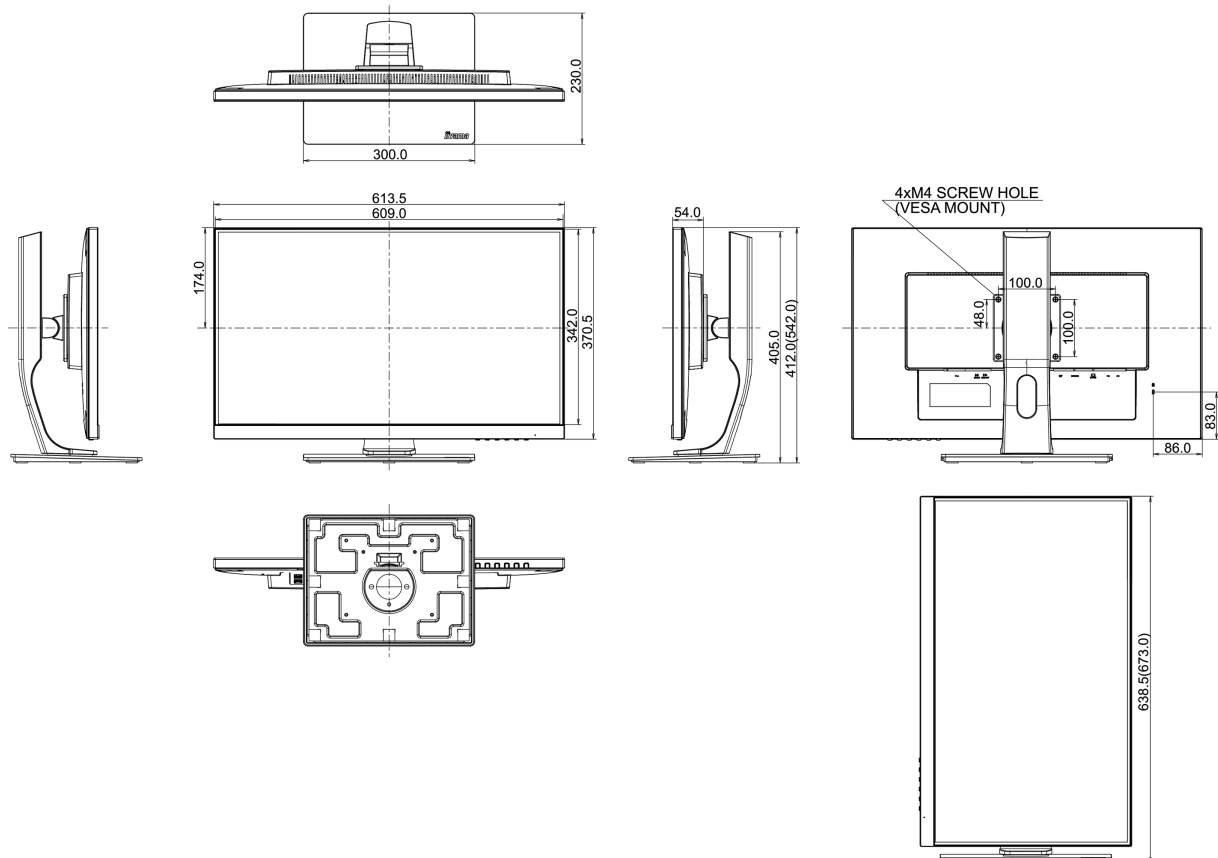

01 DISPLAY CHARACTERISTICS

Diagonal	27", 68.6cm
Panel	TN LED, matte finish
Native resolution	1920 x 1080 (HDMI&DisplayPort, 2.1 megapixel Full HD)
Aspect ratio	16:9
Panel brightness	300 cd/m ²
Static contrast	1000:1
Advanced contrast	80M:1
Response time (GTG)	1ms
Viewing zone	horizontal/vertical: 170°/160°, right/left: 85°/85°, up/down: 80°/80°
Colour support	16.7mIn (sRGB: 99%; NTSC: 72%)
Horizontal Sync	30 - 83kHz
Viewable area W x H	597.6 x 336.15mm, 23.5 x 13.2"
Pixel pitch	0.311mm
Colour	matte

04 MECHANICAL

Display position adjustments	height, pivot (rotation), swivel, tilt
Height adjustment	130mm
Rotation (PIVOT function)	90°
Swivel stand	90°; 45° left; 45° right
Tilt angle	22° up; 5° down
VESA mounting	100 x 100mm

08 DIMENSIONS / WEIGHT

Product dimensions W x H x D	613.5 x 397.5 (527.5) x 230mm
Box dimensions W x H x D	745 x 455 x 207mm
Weight (without box)	6.9kg
EAN code	4948570115372

All trademarks and registered trademarks acknowledged. E & O E. Specification subject to change without notice. All LCD's comply with ISO-9241-307:2008 in connection with pixel defects.