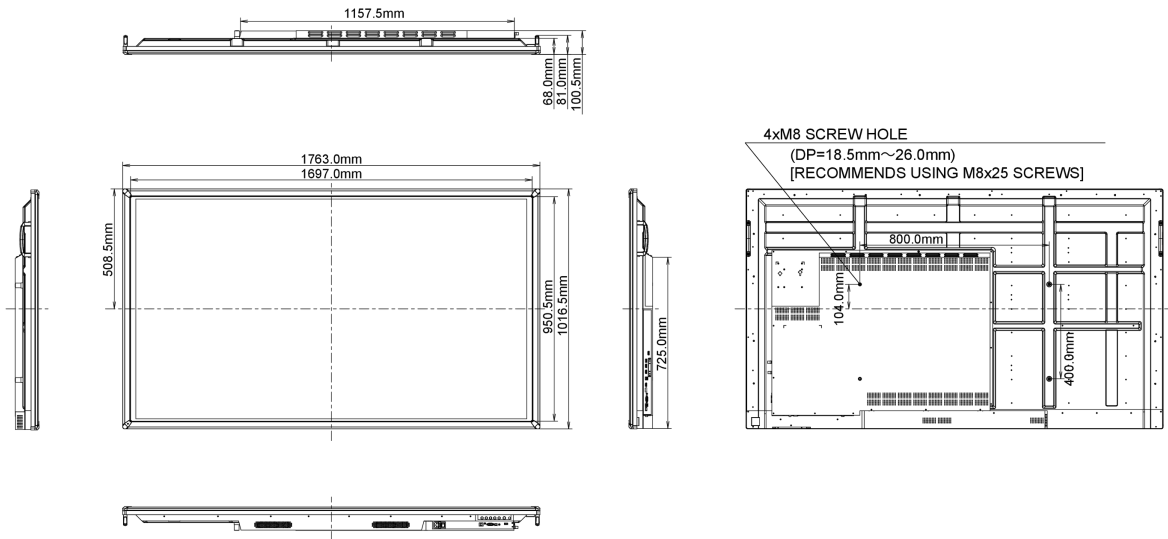

10 MÉRETEK / SÚLY

Termék méretei Sz x H x M	1763.5 x 1016.5 x 100.5mm
Súly (doboz nélkül)	56kg
EAN kód	4948570115471

All trademarks and registered trademarks acknowledged. E & O E. Specification subject to change without notice. All LCD's comply with ISO-9241-307:2008 in connection with pixel defects.