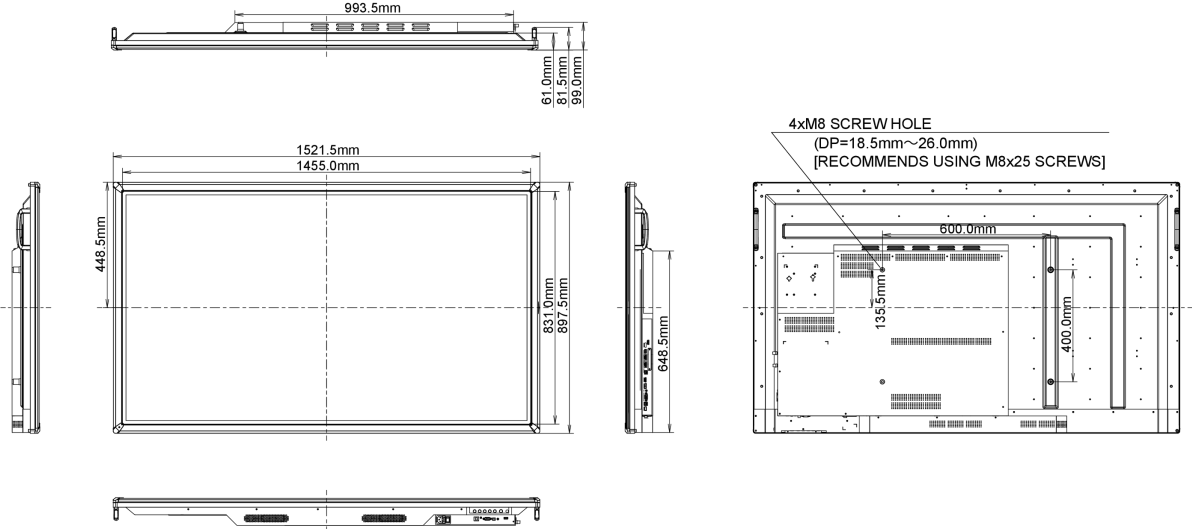

Ürün boyutları G x Y x D

1521.41 x 897.41 x 98.85mm

Ağırlık (kutu hariç)

45kg

EAN kodu

4948570115464

All trademarks and registered trademarks acknowledged. E & O E. Specification subject to change without notice. All LCD's comply with ISO-9241-307:2008 in connection with pixel defects.