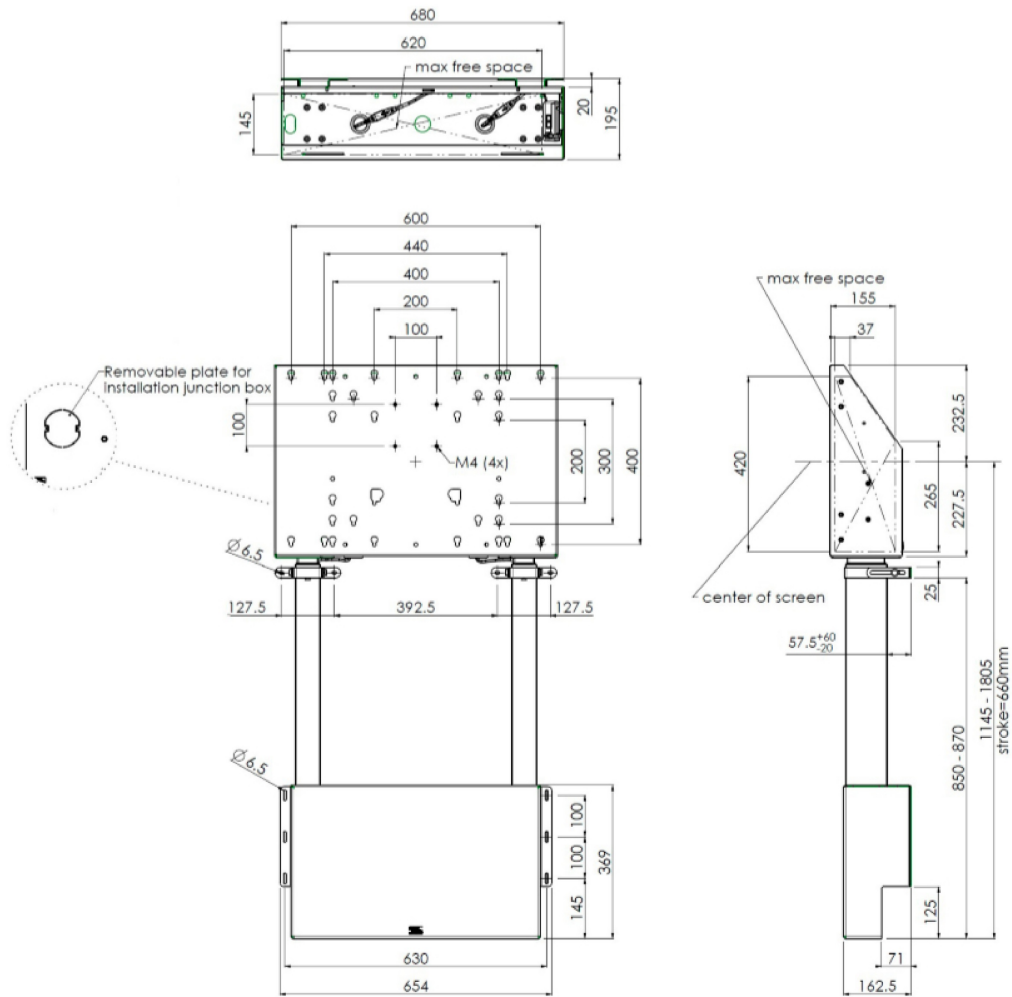

Wall lift for large format (touch) displays up to 120kg.

Floor supported wall lift for (touch) screens, max 120 kg A motorized trolley for touch screens up to VESA 600-400. Thanks to its double columns it offers extra stability and robustness for working with a touch display. It features an electrical regulation guaranteeing a continuous and silent height adjustment, and an integrated screen bracket containing most VESA patterns, making it suitable for almost every display. At the back side of the mounting utility, there is space reserved for placing a mini PC or thin client. Please note: If your screen is too big (VESA 600-500/600 or VESA 800-500/600), please use the [MD 052B7280](#) adapter. For screens with VESA 800-400, please use the [MD 052B7265](#) adapter.

01 TECHNICAL SPECIFICATION

Screen size	65" - 86"
Max weight capacity	120kg / monitor

All trademarks and registered trademarks acknowledged. E & O E. Specification subject to change without notice. All LCD's comply with ISO-9241-307:2008 in connection with pixel defects.