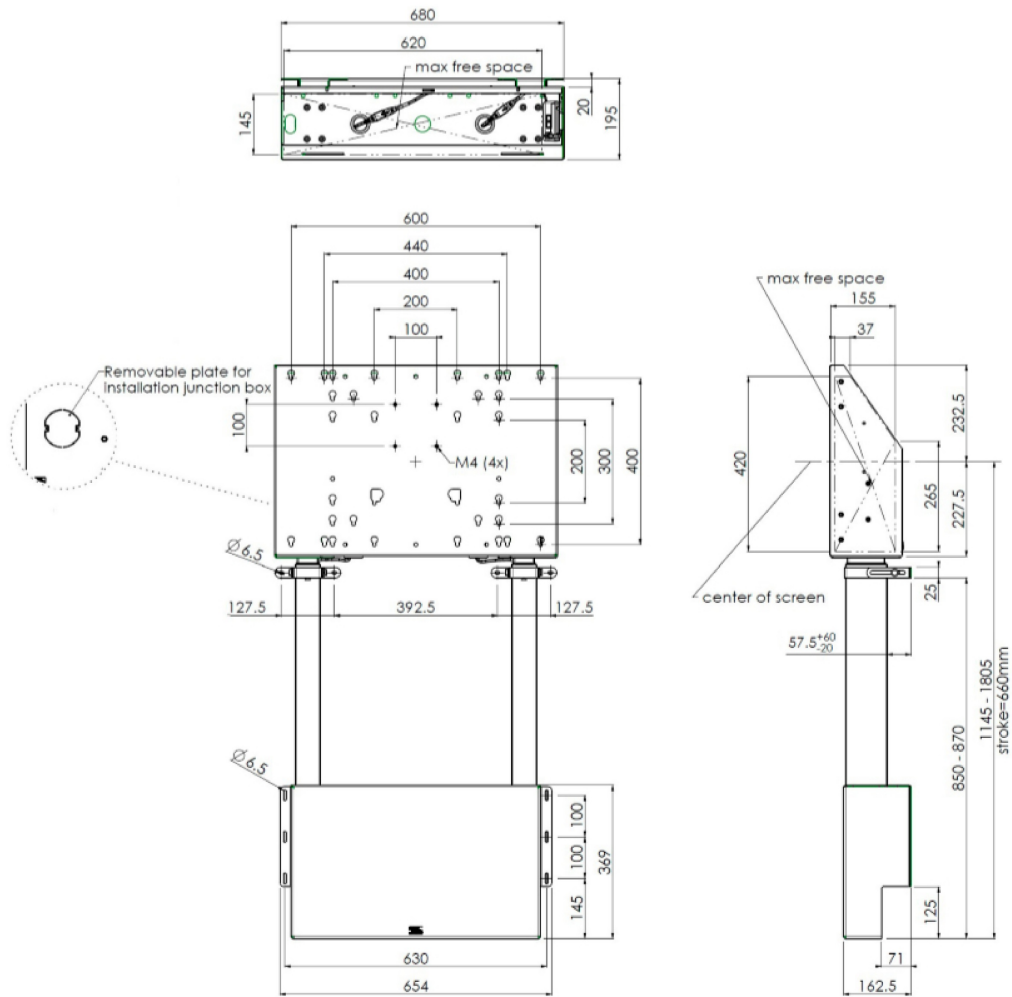

Wall lift for large format (touch) displays up to 120kg.

Floor supported wall lift for (touch) screens, max 120 kg A motorized trolley for touch screens up to VESA 600-400. Thanks to its double columns it offers extra stability and robustness for working with a touch display. It features an electrical regulation guaranteeing a continuous and silent height adjustment, and an integrated screen bracket containing most VESA patterns, making it suitable for almost every display. At the back side of the mounting utility, there is space reserved for placing a mini PC or thin client. Please note: If your screen is too big (VESA 600-500/600 or VESA 800-500/600), please use the [MD 052B7280](#) adapter. For screens with VESA 800-400, please use the [MD 052B7265](#) adapter.

01 TECHNICAL SPECIFICATION

Screen size	65" - 86"
Max weight capacity	120kg / monitor

02 DIMENSIONS / WEIGHT

EAN code

4948570032433

All trademarks and registered trademarks acknowledged. E & O E. Specification subject to change without notice. All LCD's comply with ISO-9241-307:2008 in connection with pixel defects.