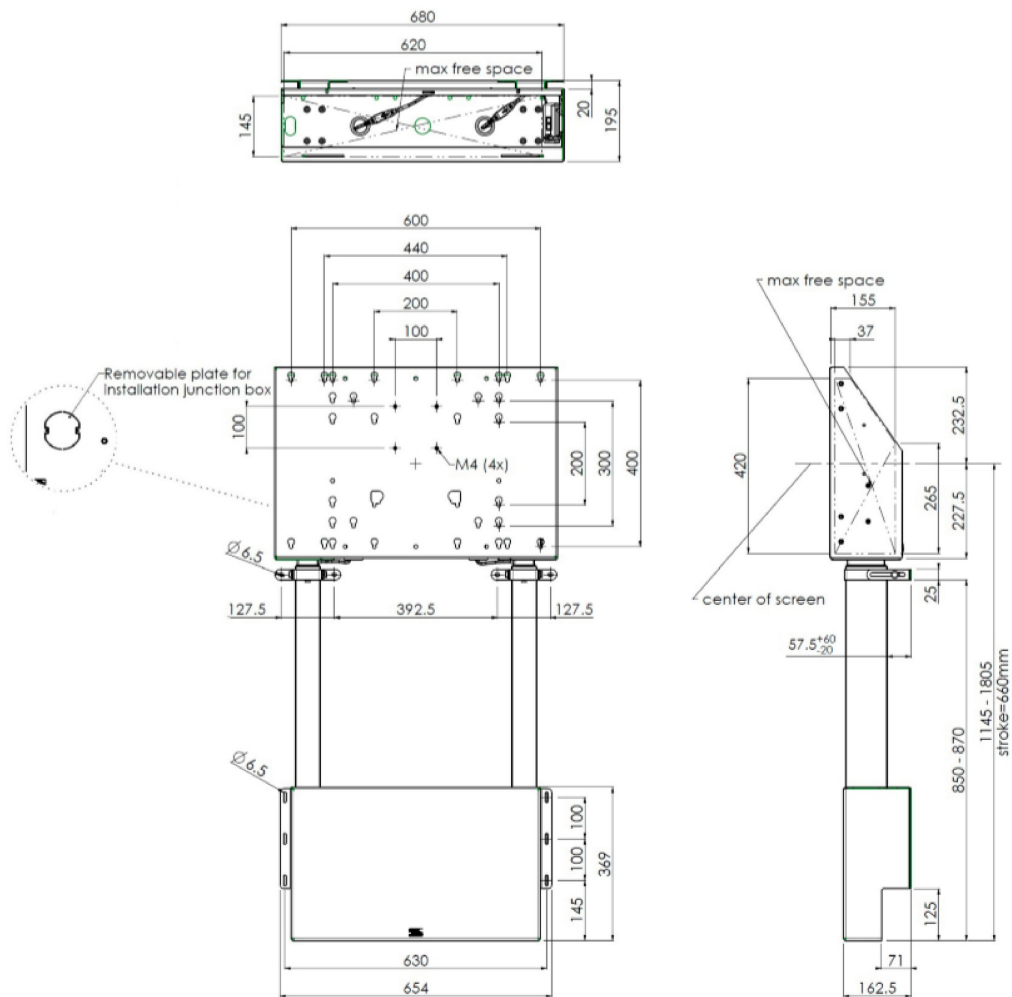

Floor supported wall lift for (touch) screens, max 120 kg A motorized trolley for touch screens up to VESA 600-400. Thanks to its double columns it offers extra stability and robustness for working with a touch display. It features an electrical regulation guaranteeing a continuous and silent height adjustment, and an integrated screen bracket containing most VESA patterns, making it suitable for almost every display. At the back side of the mounting utility, there is space reserved for placing a mini PC or thin client. Please note: If your screen is too big (VESA 600-500/600 or VESA 800-500/600), please use the [MD 052B7280](#) adapter. For screens with VESA 800-400, please use the [MD 052B7265](#) adapter.

## 01 SPECIFIKACE

Screen size	65" - 86"
Váha max.	120kg / monitor

02 ROZMĚRY / HMOTNOST

EAN code

4948570032433

Všechny ochranné známky jsou registrovány a chráněny. Vyhrazené právo na změny. Veškeré ploché panely LCD splňují normu ISO-9241-307:2008 v oblasti počtu vadných pixelů.