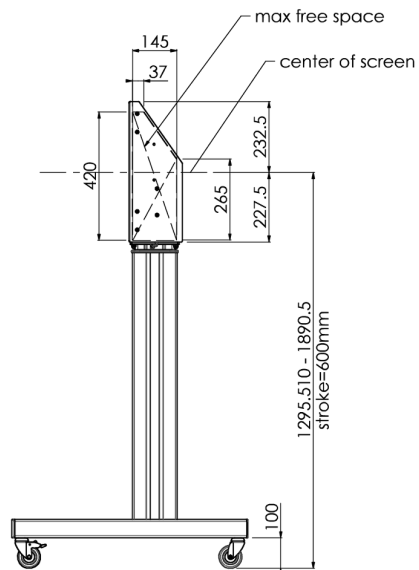

Floor lift on wheels for large format (touch) displays up to 120 kg with lockable lid for protection

Floor lift XL on wheels for (touch) screens bigger than 65", max 120 kg A motorized trolley for touch screens up to VESA 600-400. What makes this product so unique is its screen flexibility and installation ease, within just three steps the product is installed and ready for use. This wheeled stand with electrical height adjustment has continuous and silent height adjustment and an integrated screen bracket containing most VESA patterns, making it suitable for almost every display. The embedded VESA bracket has another special feature, it can be used as support for a Desktop PC at the back. Please note: If your screen is too big (VESA 600-500/600, VESA 800-500/600 or VESA 800-400), please use the [MD 052B7288](#) adapter.

01 TECHNICAL SPECIFICATION

Number of screens	1
Screen size	32" - 86"
Max weight capacity	120kg / monitor
VESA minimum	200 x 200mm
VESA maximum	600 x 400mm

02 DIMENSIONS / WEIGHT

Product dimensions W x H x D

1058 x 1890.5 x 772mm

Weight (without box)

52kg

03 RELATED INFORMATION

Related products

[MD 063B7240](#), [MD 052B7288](#)

All trademarks and registered trademarks acknowledged. E & O E. Specification subject to change without notice. All LCD's comply with ISO-9241-307:2008 in connection with pixel defects.