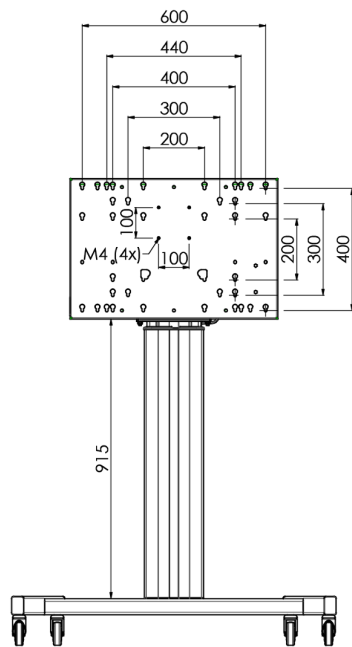

**Floor lift on wheels for large format (touch) displays up to 120 kg with lockable lid for protection**

Floor lift XL on wheels for (touch) screens bigger than 65", max 120 kg A motorized trolley for touch screens up to VESA 600-400. What makes this product so unique is its screen flexibility and installation ease, within just three steps the product is installed and ready for use. This wheeled stand with electrical height adjustment has continuous and silent height adjustment and an integrated screen bracket containing most VESA patterns, making it suitable for almost every display. The embedded VESA bracket has another special feature, it can be used as support for a Desktop PC at the back. Please note: If your screen is too big (VESA 600-500/600, VESA 800-500/600 or VESA 800-400), please use the [MD 052B7288](#) adapter.

**01 TECHNICAL SPECIFICATION**

Number of screens	1
Screen size	32" - 86"
Max weight capacity	120kg / monitor
VESA minimum	200 x 200mm
VESA maximum	600 x 400mm

02 DIMENSIONS / WEIGHT

Product dimensions W x H x D

1058 x 1890.5 x 772mm

Weight (without box)

52kg

### 03 RELATED INFORMATION

Related products

[MD 063B7240](#), [MD 052B7288](#)

*All trademarks and registered trademarks acknowledged. E & O E. Specification subject to change without notice. All LCD's comply with ISO-9241-307:2008 in connection with pixel defects.*