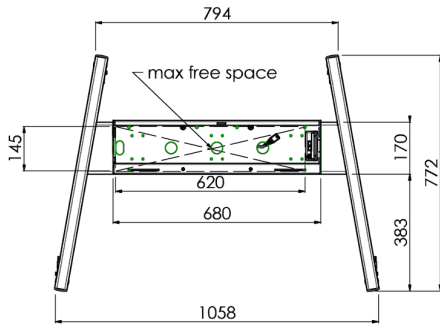

**Floor lift on wheels for large format (touch) displays up to 120 kg with lockable lid for protection**

Floor lift XL on wheels for (touch) screens bigger than 65", max 120 kg A motorized trolley for touch screens up to VESA 600-400. What makes this product so unique is its screen flexibility and installation ease, within just three steps the product is installed and ready for use. This wheeled stand with electrical height adjustment has continuous and silent height adjustment and an integrated screen bracket containing most VESA patterns, making it suitable for almost every display. The embedded VESA bracket has another special feature, it can be used as support for a Desktop PC at the back. Please note: If your screen is too big (VESA 600-500/600, VESA 800-500/600 or VESA 800-400), please use the [MD 052B7288](#) adapter.

**01 TECHNICAL SPECIFICATION**

Number of screens	1
Screen size	32" - 86"
Max weight capacity	120kg / monitor
VESA minimum	200 x 200mm
VESA maximum	600 x 400mm

02 DIMENSIONS / WEIGHT

Product dimensions W x H x D

1058 x 1890.5 x 772mm

Weight (without box)

52kg