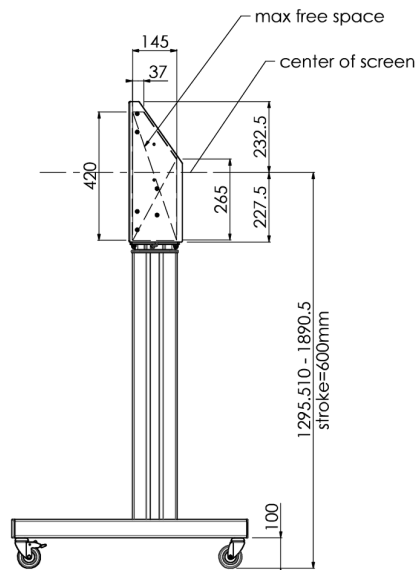

**Floor lift on wheels for large format (touch) displays up to 120 kg with lockable lid for protection**

Floor lift XL on wheels for (touch) screens bigger than 65", max 120 kg A motorized trolley for touch screens up to VESA 600-400. What makes this product so unique is its screen flexibility and installation ease, within just three steps the product is installed and ready for use. This wheeled stand with electrical height adjustment has continuous and silent height adjustment and an integrated screen bracket containing most VESA patterns, making it suitable for almost every display. The embedded VESA bracket has another special feature, it can be used as support for a Desktop PC at the back. Please note: If your screen is too big (VESA 600-500/600, VESA 800-500/600 or VESA 800-400), please use the [MD 052B7288](#) adapter.

**01 TECHNICAL SPECIFICATION**

Number of screens	1
Screen size	32" - 86"
Max weight capacity	120kg / monitor
VESA minimum	200 x 200mm
VESA maximum	600 x 400mm

02 DIMENSIONS / WEIGHT

Product dimensions W x H x D

1058 x 1890.5 x 772mm

Weight (without box)

52kg