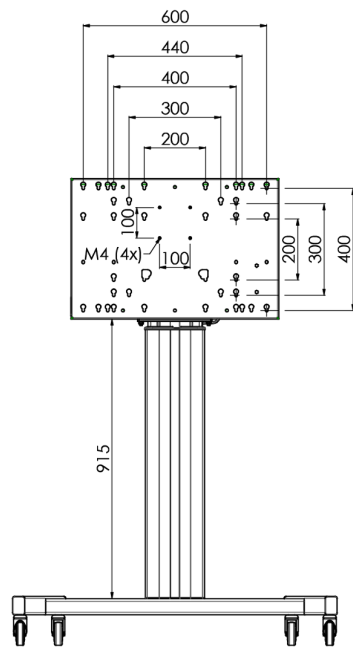

**Floor lift on wheels for large format (touch) displays up to 120 kg with lockable lid for protection**

Floor lift XL on wheels for (touch) screens bigger than 65", max 120 kg A motorized trolley for touch screens up to VESA 600-400. What makes this product so unique is its screen flexibility and installation ease, within just three steps the product is installed and ready for use. This wheeled stand with electrical height adjustment has continuous and silent height adjustment and an integrated screen bracket containing most VESA patterns, making it suitable for almost every display. The embedded VESA bracket has another special feature, it can be used as support for a Desktop PC at the back. Please note: If your screen is too big (VESA 600-500/600, VESA 800-500/600 or VESA 800-400), please use the [MD 052B7288](#) adapter.

**01 TECHNICAL SPECIFICATION**

Number of screens	1
Screen size	32" - 86"
Max weight capacity	120kg / monitor
VESA minimum	200 x 200mm
VESA maximum	600 x 400mm

02 DIMENSIONS / WEIGHT

Product dimensions W x H x D

1058 x 1890.5 x 772mm

Weight (without box)

52kg