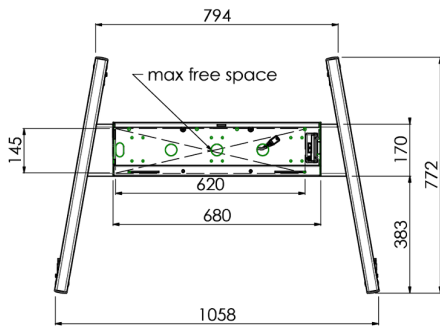

**Floor lift on wheels for large format (touch) displays up to 120 kg with lockable lid for protection**

Floor lift XL on wheels for (touch) screens bigger than 65", max 120 kg A motorized trolley for touch screens up to VESA 600-400. What makes this product so unique is its screen flexibility and installation ease, within just three steps the product is installed and ready for use. This wheeled stand with electrical height adjustment has continuous and silent height adjustment and an integrated screen bracket containing most VESA patterns, making it suitable for almost every display. The embedded VESA bracket has another special feature, it can be used as support for a Desktop PC at the back. Please note: If your screen is too big (VESA 600-500/600, VESA 800-500/600 or VESA 800-400), please use the [MD 052B7288](#) adapter.

**01 TECHNICAL SPECIFICATION**

Number of screens	1
Screen size	32" - 86"
Max weight capacity	120kg / monitor
VESA minimum	200 x 200mm
VESA maximum	600 x 400mm

02 DIMENSIONS / WEIGHT

Product dimensions W x H x D

1058 x 1890.5 x 772mm

Weight (without box)

52kg