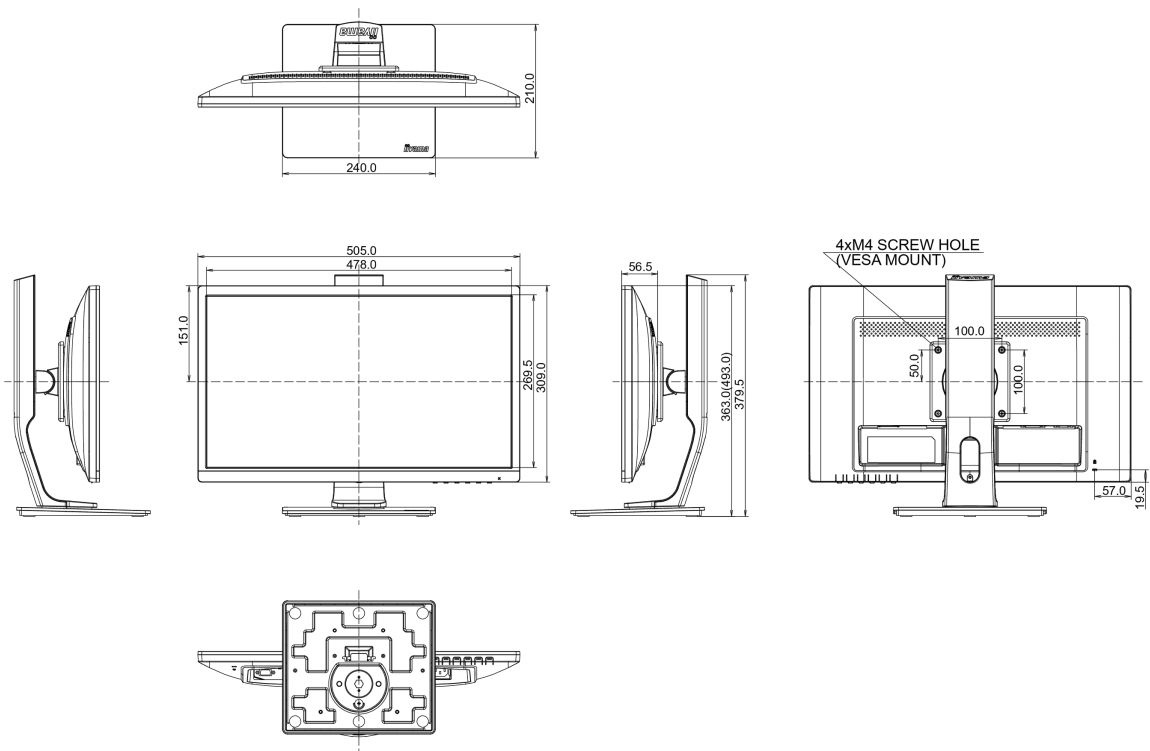

## 04 MECHANICAL

Display position adjustments	height, pivot (rotation), swivel, tilt
Height adjustment	130mm
Rotation (PIVOT function)	90°
Swivel stand	90°; ° left; 45° right
Tilt angle	22° up; 5° down
VESA mounting	100 x 100mm

## 08 DIMENSIONS / WEIGHT

<b>Product dimensions W x H x D</b>	505 x 371.5 (501.5) x 230mm
<b>Weight (without box)</b>	4.8kg
<b>EAN code</b>	4948570115600

All trademarks and registered trademarks acknowledged. E & O E. Specification subject to change without notice. All LCD's comply with ISO-9241-307:2008 in connection with pixel defects.