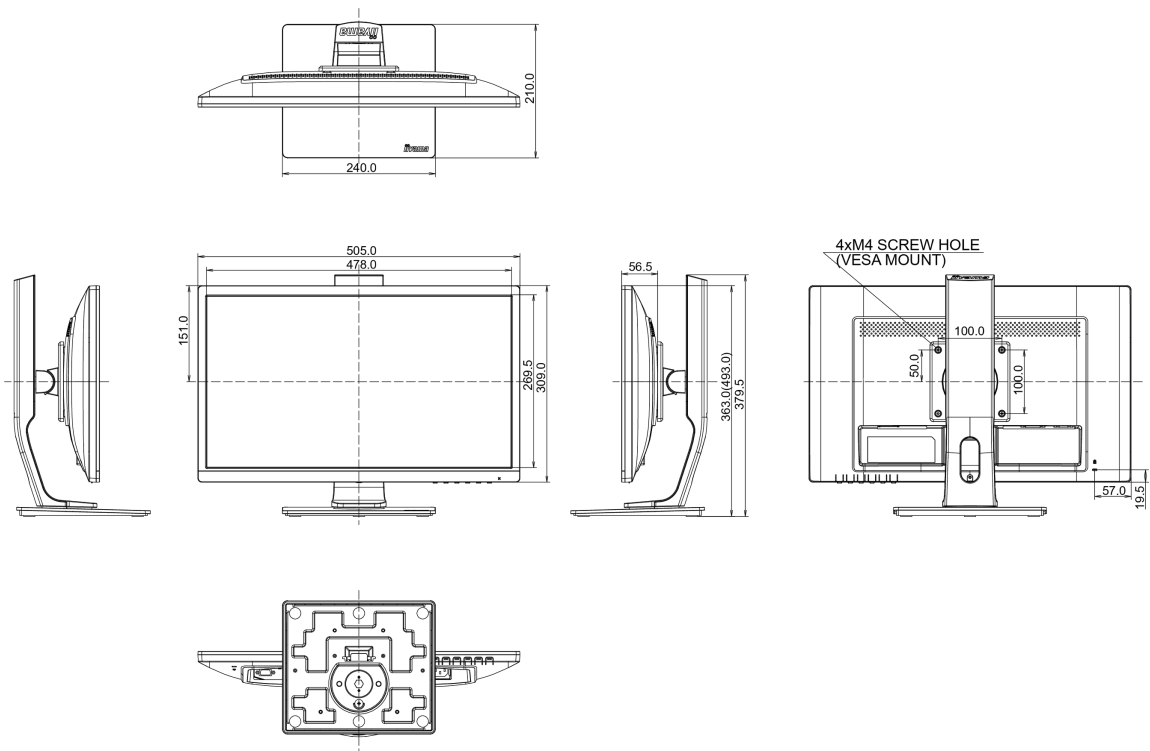

01 DISPLAY CHARACTERISTICS

Diagonal	21.5", 54.7cm
Panel	TN LED, matte finish
Native resolution	1920 x 1080 @75Hz (2.1 megapixel Full HD, HDMI&DisplayPort)
Aspect ratio	16:9
Panel brightness	250 cd/m ²
Static contrast	1000:1
Advanced contrast	80M:1
Response time (GTG)	1ms
Viewing zone	horizontal/vertical: horizontal°/vertical 170°, right/left: 0°/0°, up/down: 0°/0°
Viewing zone CR>5	horizontal/vertical: horizontal°/vertical 176°, right/left: 0°/0°, up/down: 0°/0°
Colour support	16.7mIn (sRGB: 99%; NTSC: 72%)
Horizontal Sync	30 - 80kHz
Viewable area W x H	476.6 x 268.1mm, 18.8 x 10.6"
Pixel pitch	0.248mm
Colour	matte

04 MECHANICAL

Display position adjustments	height, pivot (rotation), swivel, tilt
Height adjustment	130mm
Rotation (PIVOT function)	90°
Swivel stand	90°; ° left; 45° right
Tilt angle	22° up; 5° down
VESA mounting	100 x 100mm

07 SUSTAINABILITY

Regulations	TCO Certified, CE, TÜV-GS, VCCI-B, RoHS support, ErP, WEEE, CU, REACH
REACH SVHC	above 0.1%: Lead

08 DIMENSIONS / WEIGHT

Product dimensions W x H x D	505 x 371.5 (501.5) x 230mm
Weight (without box)	4.8kg
EAN code	4948570115600