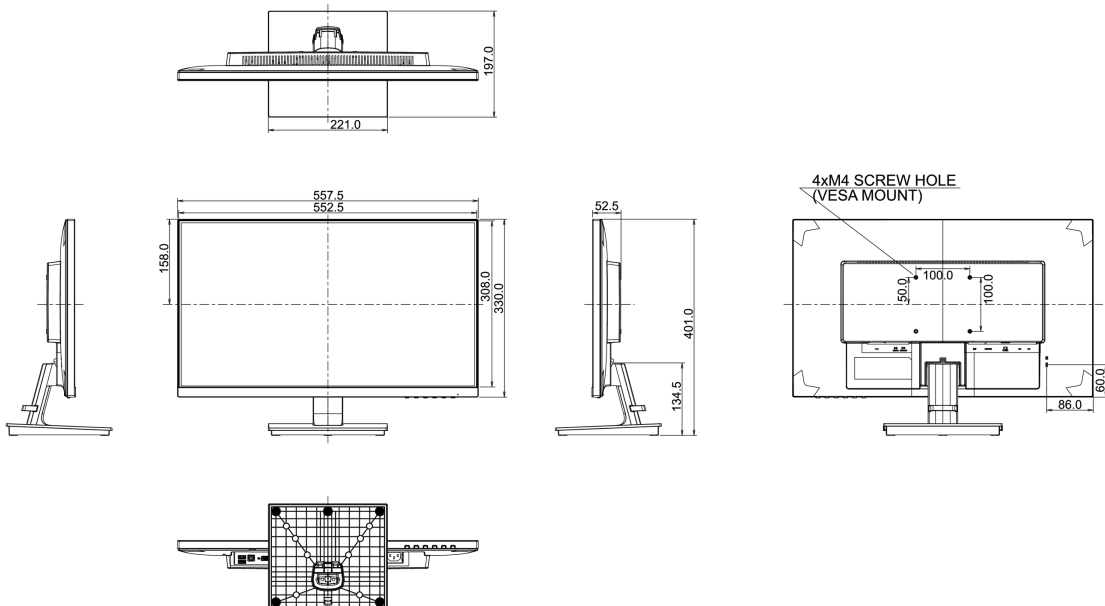

Other

quick start guide, safety guide

06 POWER MANAGEMENT

Power supply unit

internal

Power supply

AC 100 - 240V, 50/60Hz

Power usage

19.6W typical, 0.32W stand by, 0.28W off mode

07 SUSTAINABILITY

Regulations

CE, TÜV-GS, EAC, VCCI-B, PSE, RoHS support, ErP, ENERGY STAR®, WEEE, REACH

Energy efficiency class (Regulation (EU) 2017/1369)

E

REACH SVHC

above 0.1%: Lead

08 DIMENSIONS / WEIGHT

Product dimensions W x H x D

557.5 x 401 x 197mm

Weight (without box)

4kg

EAN code

4948570115433

All trademarks and registered trademarks acknowledged. E & O E. Specification subject to change without notice. All LCD's comply with ISO-9241-307:2008 in connection with pixel defects.

© IIYAMA CORPORATION. ALL RIGHTS RESERVED

01.01.2025 20:35:32