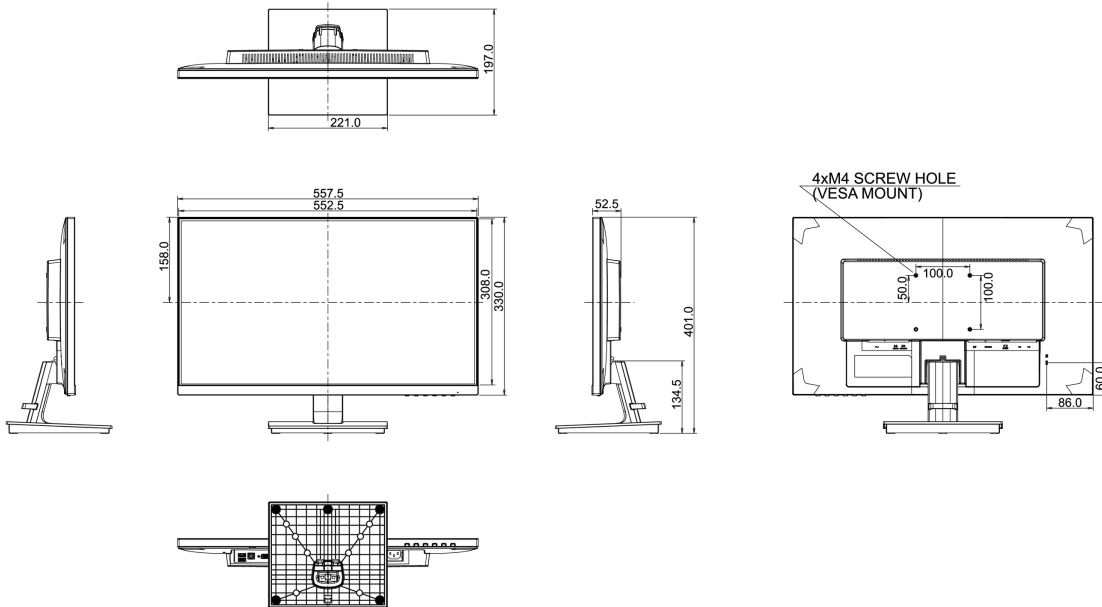

## 08 DIMENSIONS / WEIGHT

Product dimensions W x H x D

557.5 x 401 x 197mm

Weight (without box)

4kg

EAN code

4948570115433

All trademarks and registered trademarks acknowledged. E & O E. Specification subject to change without notice. All LCD's comply with ISO-9241-307:2008 in connection with pixel defects.