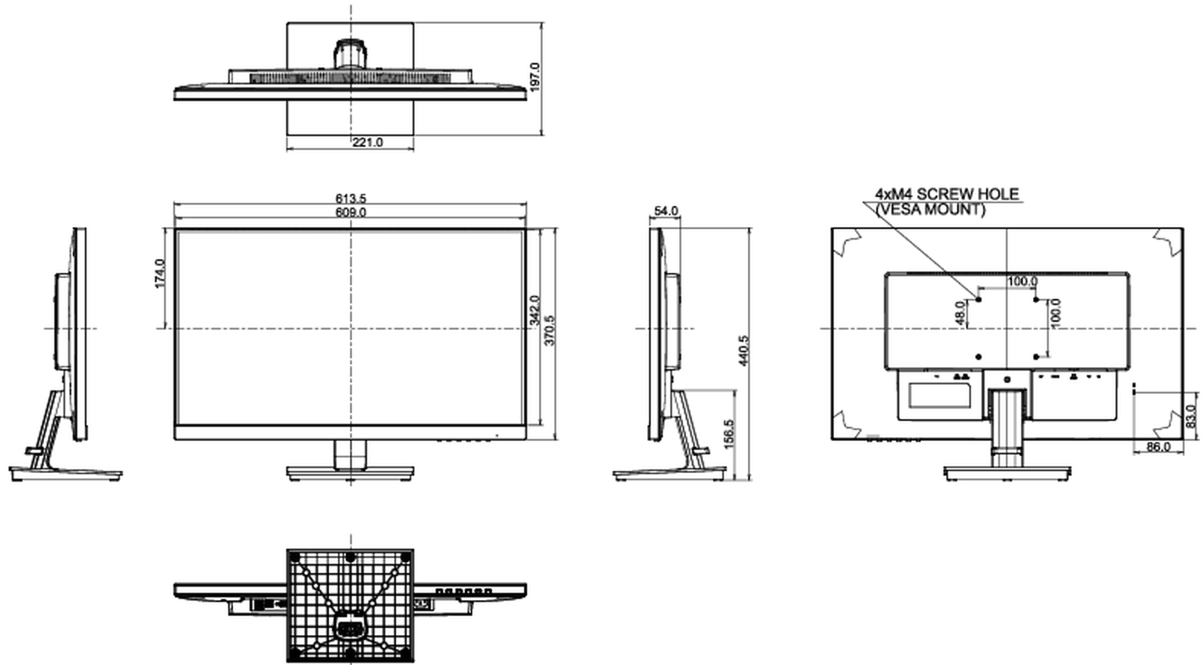

08 MÉRETEK / SÚLY

Termék méretei Sz x H x M

613.5 x 440.5 x 197mm

Súly (doboz nélkül)

5.3kg

EAN kód

4948570115365

All trademarks and registered trademarks acknowledged. E & O E. Specification subject to change without notice. All LCD's comply with ISO-9241-307:2008 in connection with pixel defects.